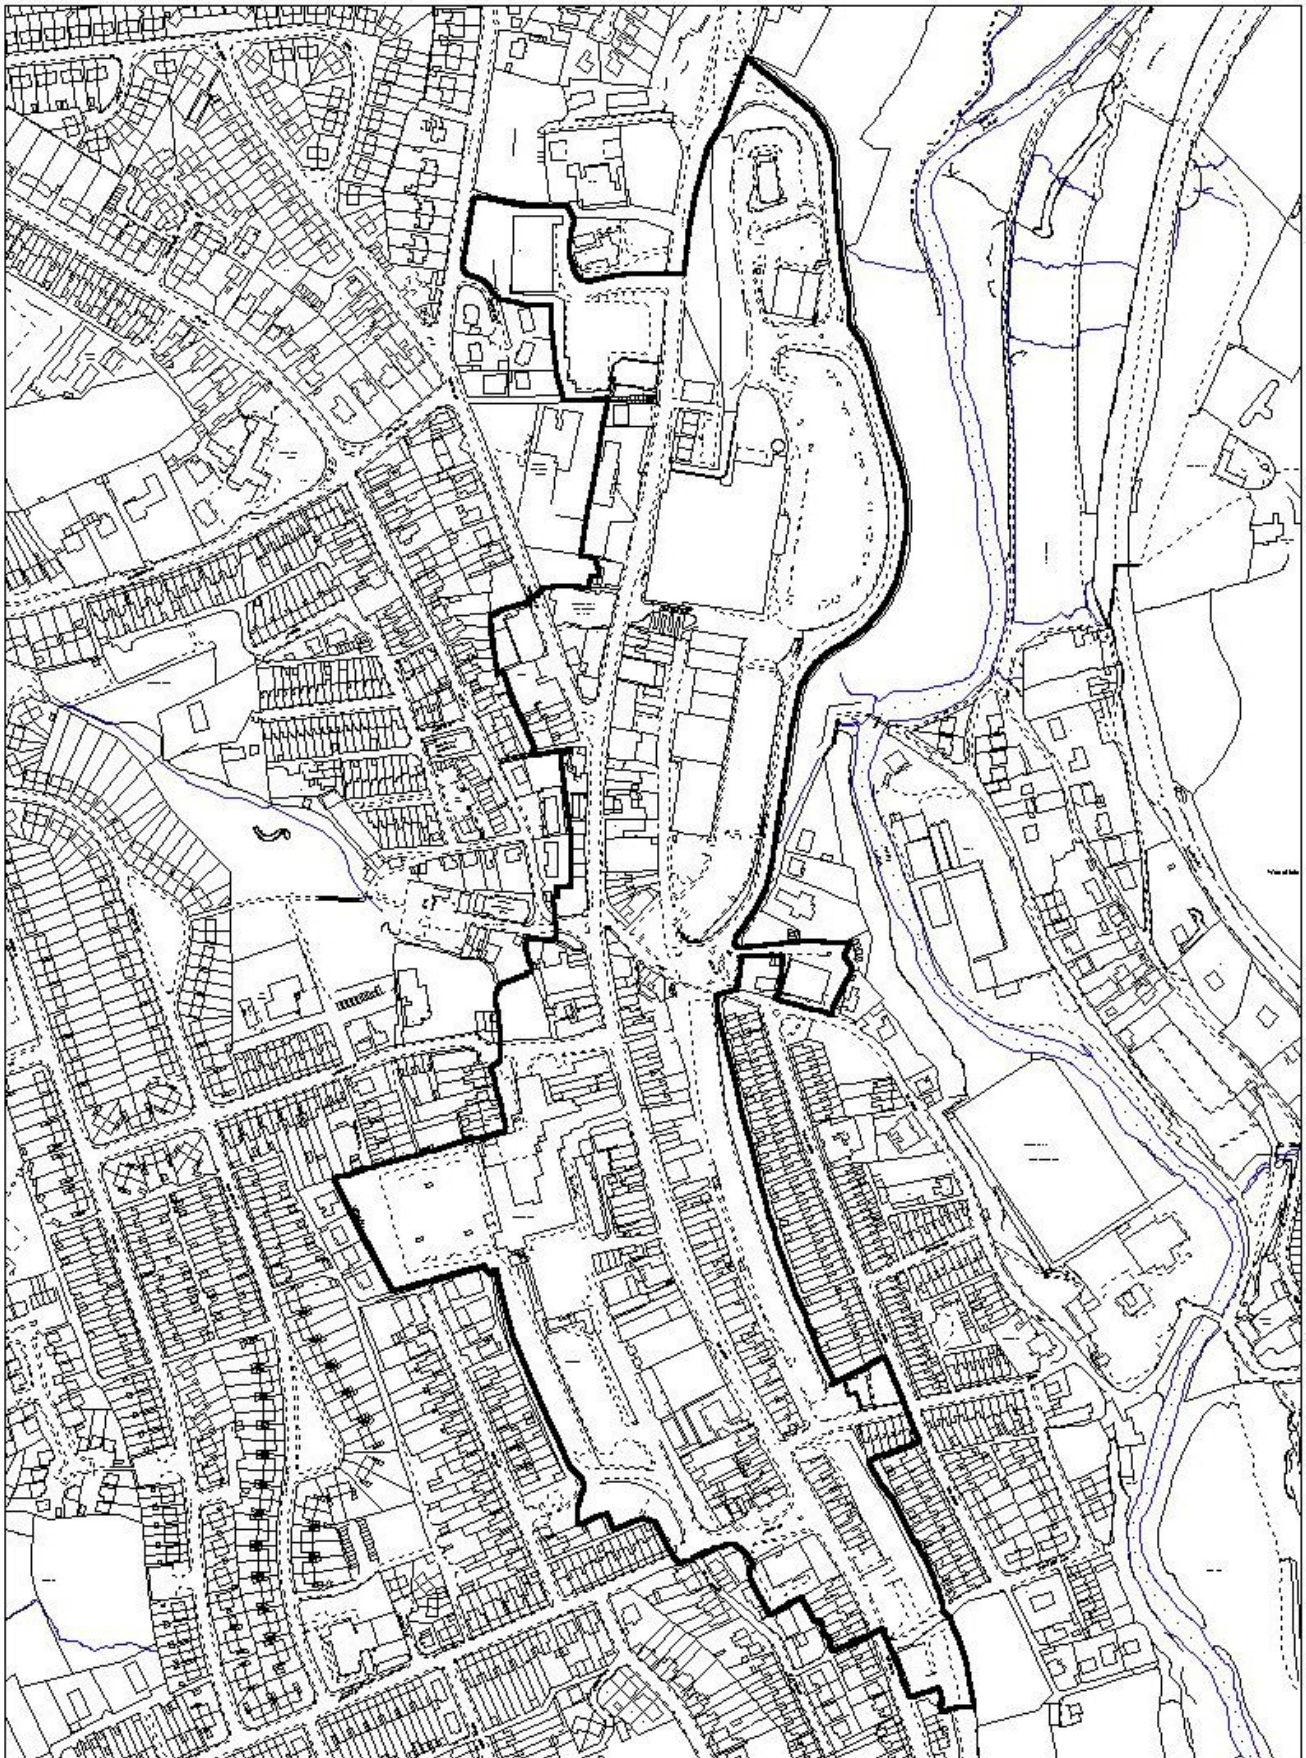

As Defined In The Council Approved Unitary Development Plan (April 2003)