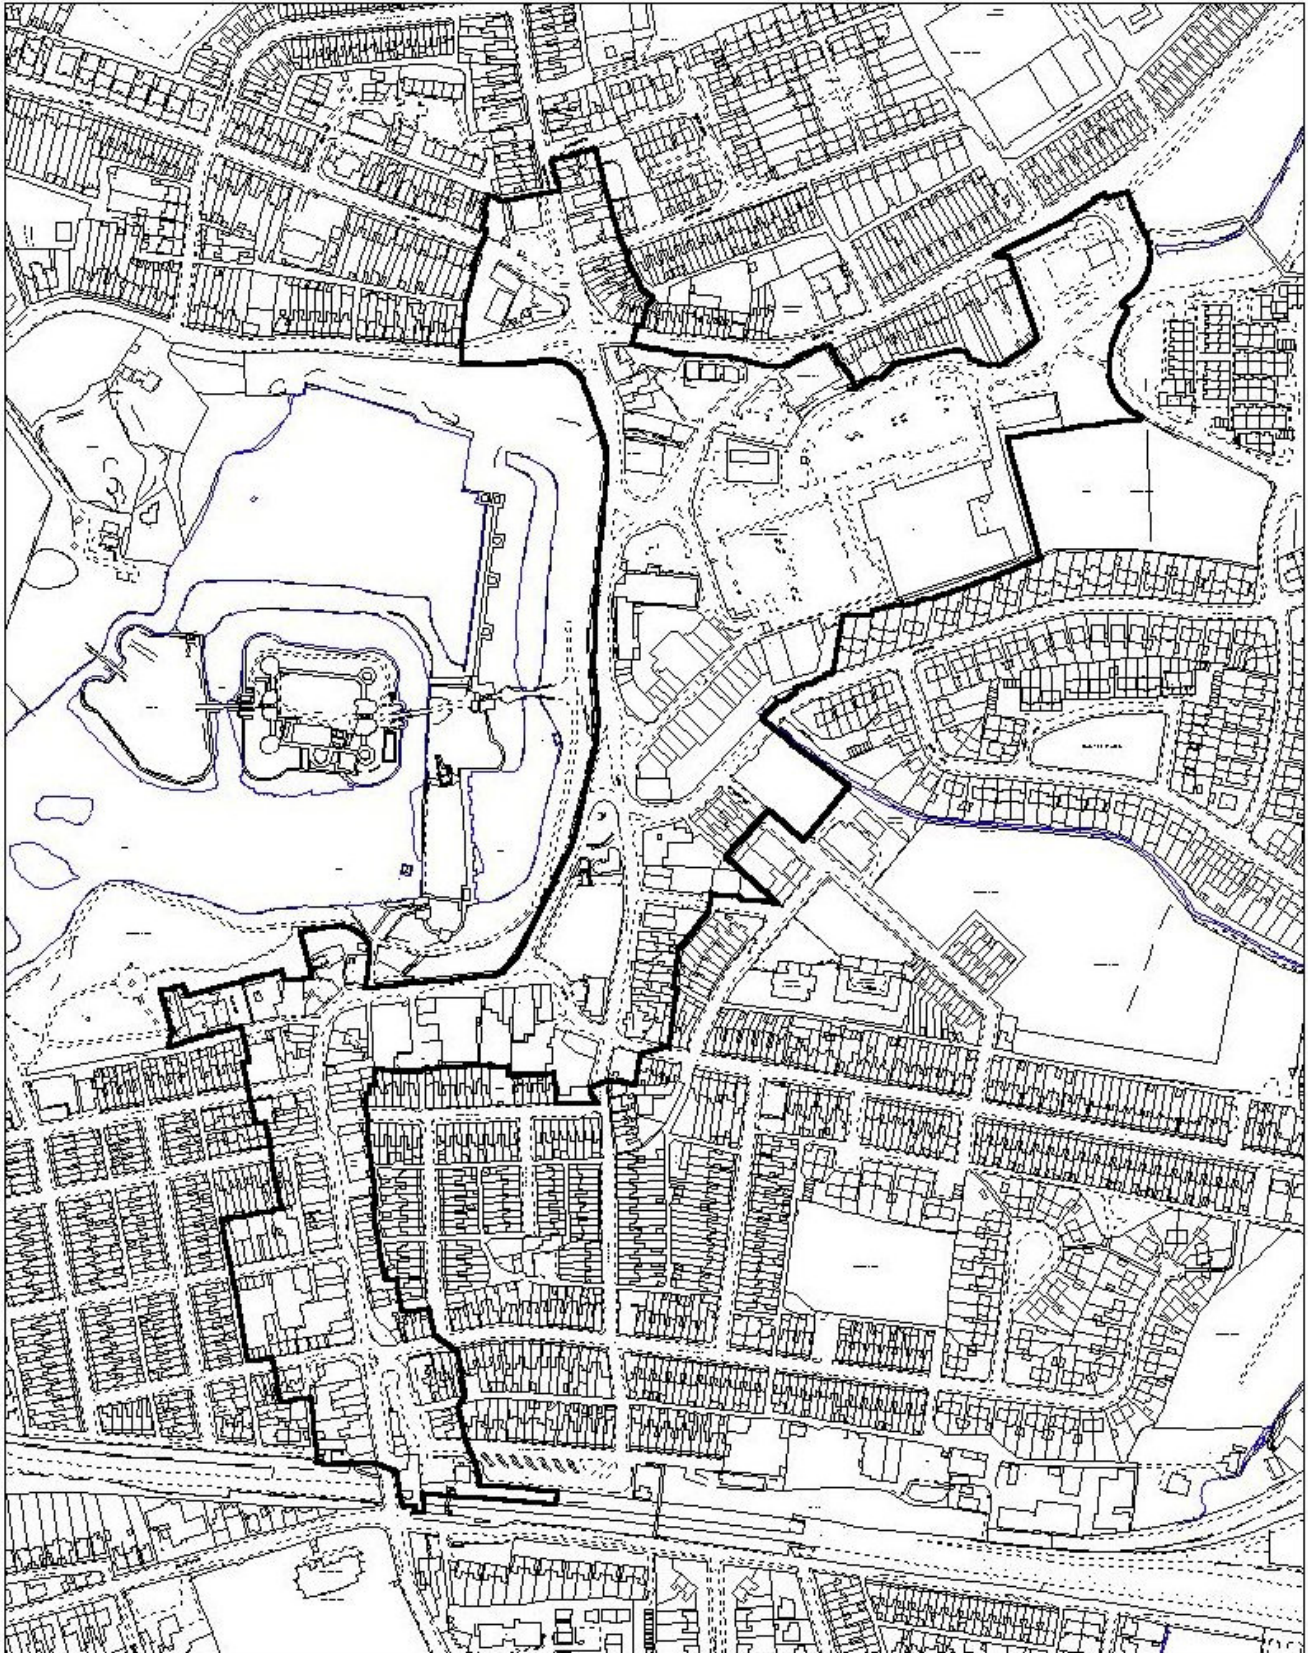

As Defined In The Council Approved Unitary Development Plan (April 2003)

Reproduced from the Ordnance Survey mapping with the permission of the Controller of Her Majesty's Stationery Office Crown copyright. Unauthorised reproduction infringes Crown copyright and may lead to prosecution or civil proceedings. Caerphilly County Borough Council, LA09004L, 2004.

Atgynhrychwyd o fapiaid yr Arolwg Ordnans gyda chaniatad rheolwr Llyfrfa ei Mawrhydi hawlfraint y Goron. Mae atgynhrychu heb awdurdod yn torri hawlfraint y Goron. Gall hyn arwain at erlyniad neu achos sifil. Cyngor Burdeistref Sirol Caerffili, LA09004L, 2004.

As Defined In The Council Approved Unitary Development Plan (April 2003)

Reproduced from the Ordnance Survey mapping with the permission of the Controller of Her Majesty's Stationery Office. Crown copyright. Unauthorised reproduction infringes Crown copyright and may lead to prosecution or civil proceedings. © Cardiff County Borough Council, L492094L, 2004.
Agythwydys o fapiau y Arddeg Ordnans gyda chafnogaeth rhyddfryd o'r Llywodraeth a'r Harffwrdd Gogledd.
Mae argyhyddu heb awgordro yn gort hawffwrdd y Goron.
Gall hys arweith ar cofrethio neu adroo ddi. Cyngor Bwrdestraf Bwrdd Caerffili, L492094L, 2004.