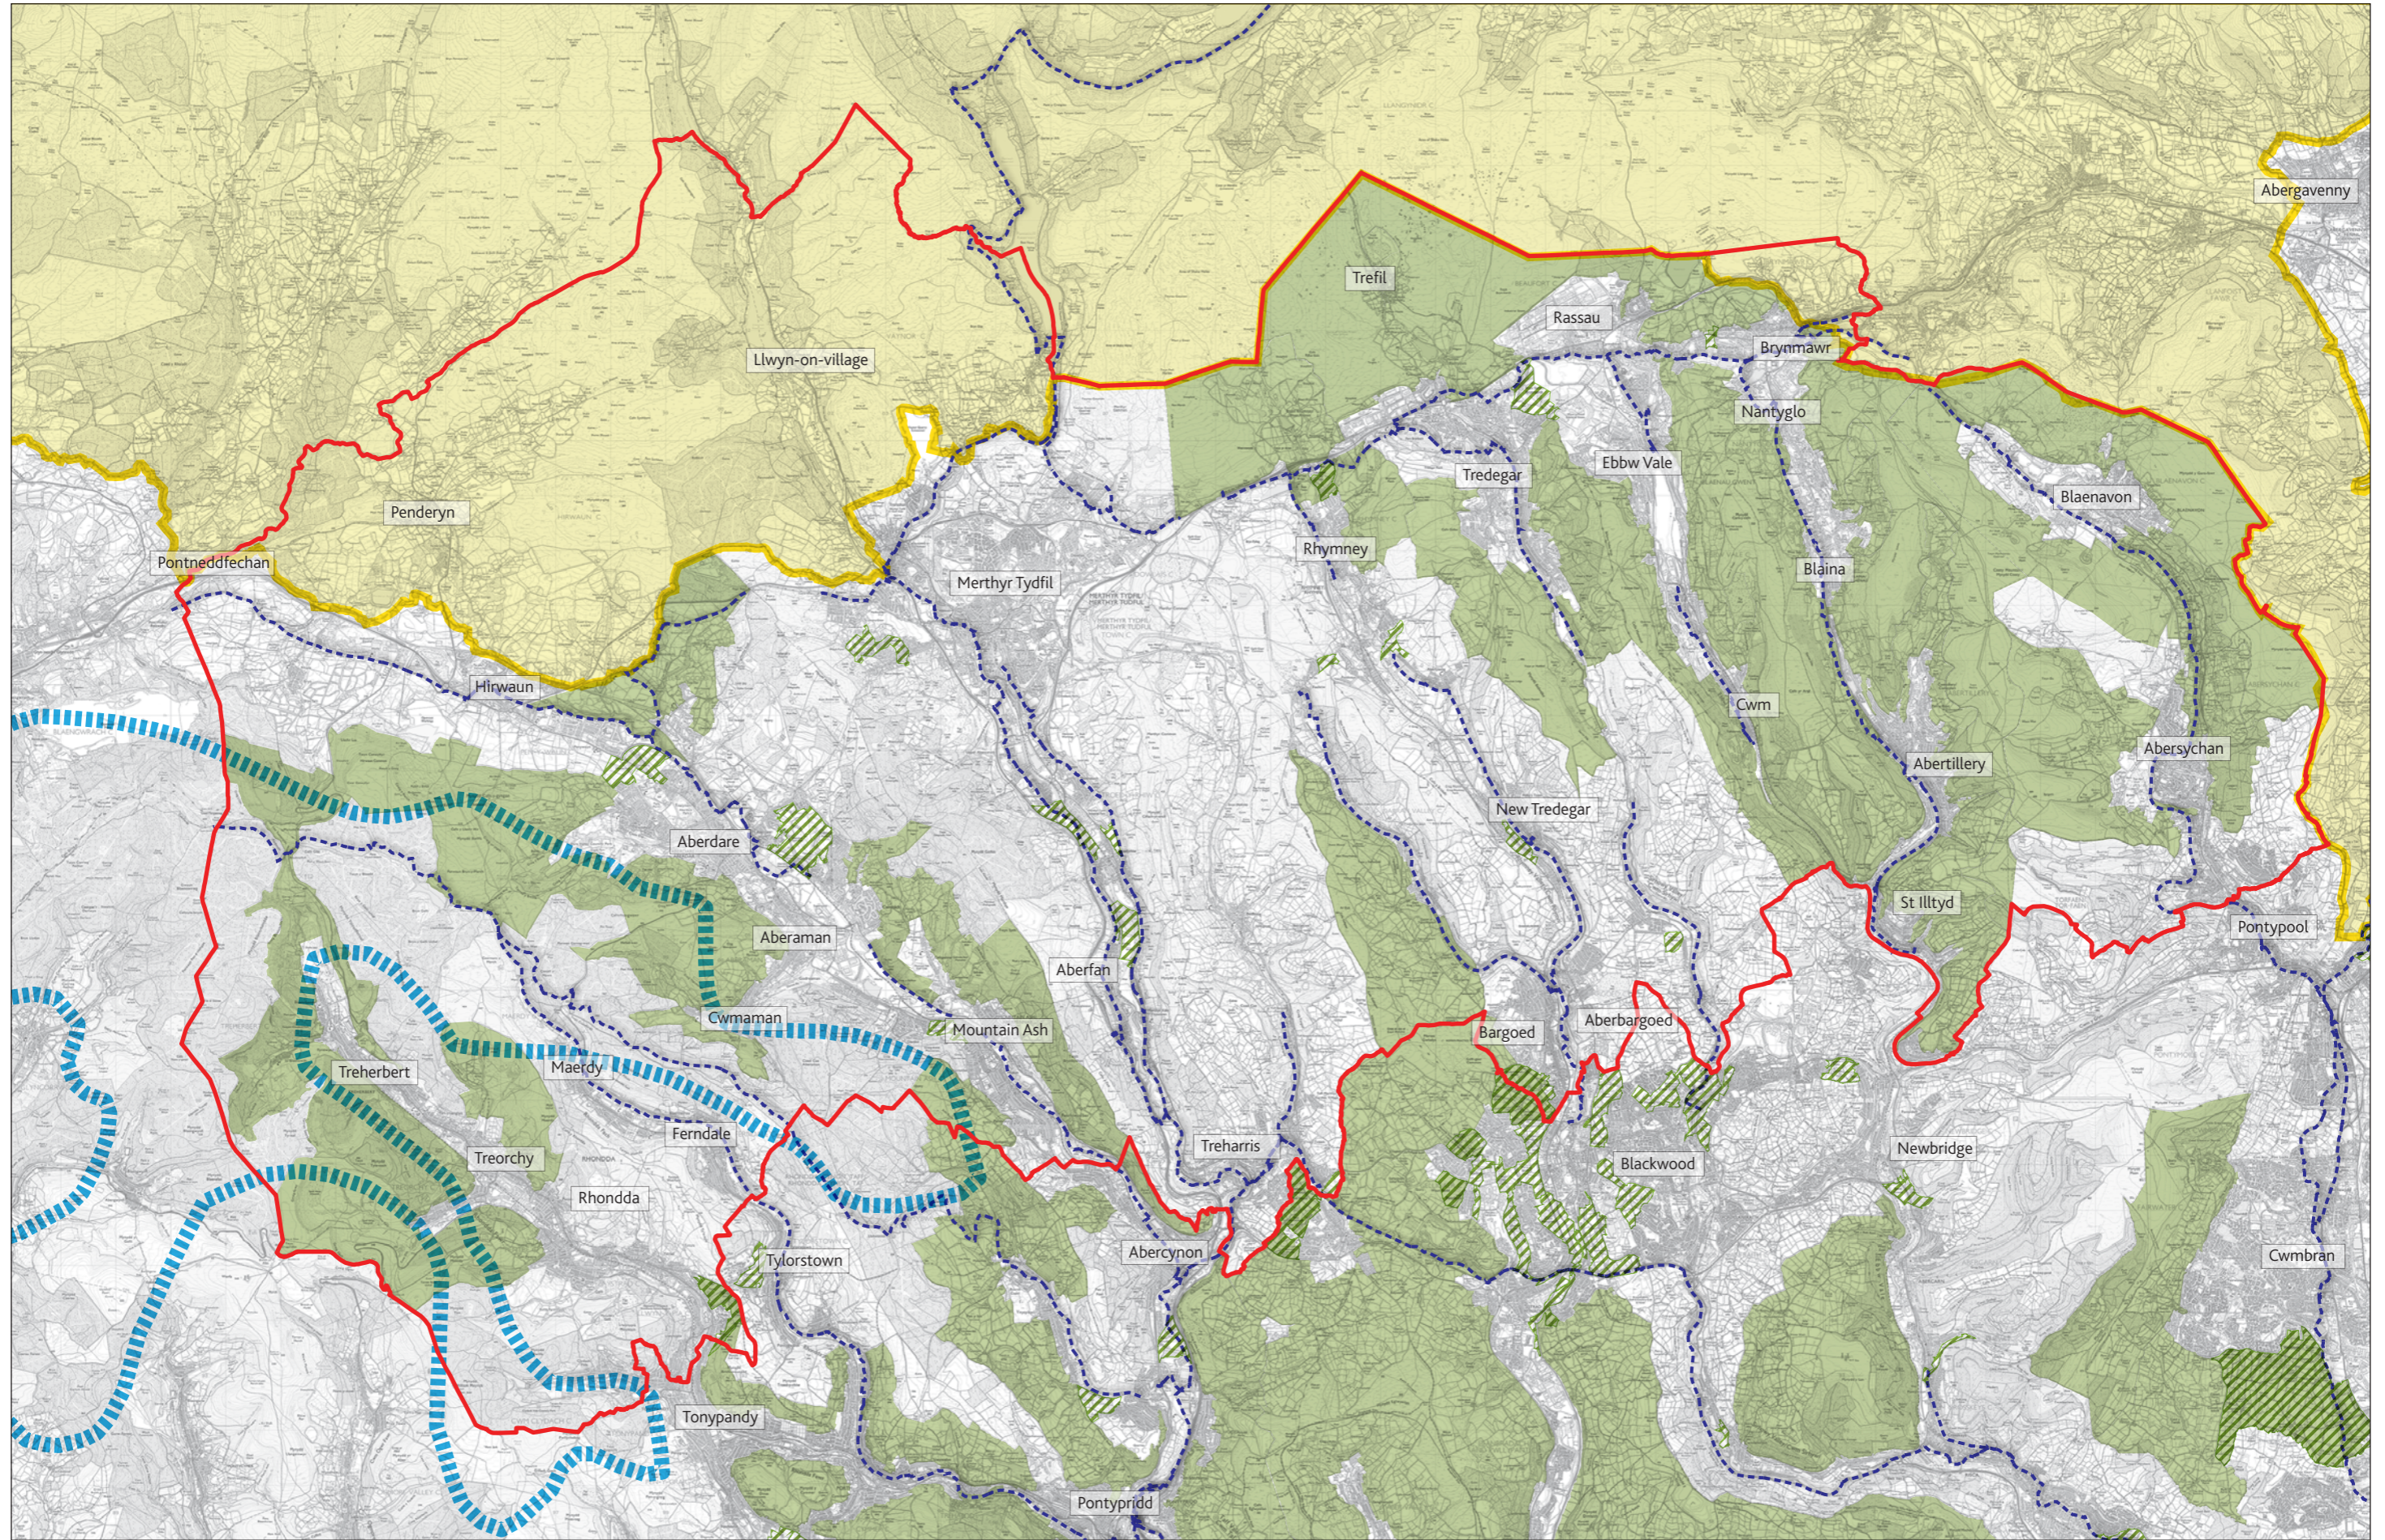

Figure 08a : Landscape Designations, TAN 8 Strategic Search Area and National Cycle Routes

Legend

- Heads of the Valley Study Area
- TAN 8 Strategic Search Area (SSA): F - Coed Morgannwg

- Brecon Beacons National Park (BBNP)
- Special Landscape Areas (SLA)
- Sustrans - National Cycle Routes
- Green Wedges

Notes:

1. National Park boundary derived from Cadw.
2. Designation information derived from the relevant local authority.
3. SSA F Coed Morgannwg Boundary derived from Technical Advice Note (TAN) 8: Renewable energy (2005) - Map 7

Notes:

1. Reproduced from Ordnance Survey mapping with the permission of Ordnance Survey on behalf of the controller of Her Majesty's Stationery Office © Crown copyright. Unauthorised reproduction infringes Crown Copyright and may lead to prosecution or civil proceedings.
2. Local Authority Boundary driven from OS Open Data Boundary Line ESRI Shapefile.
3. Designation information derived from the relevant Local Authority
4. Open Access information derived from Cadw.