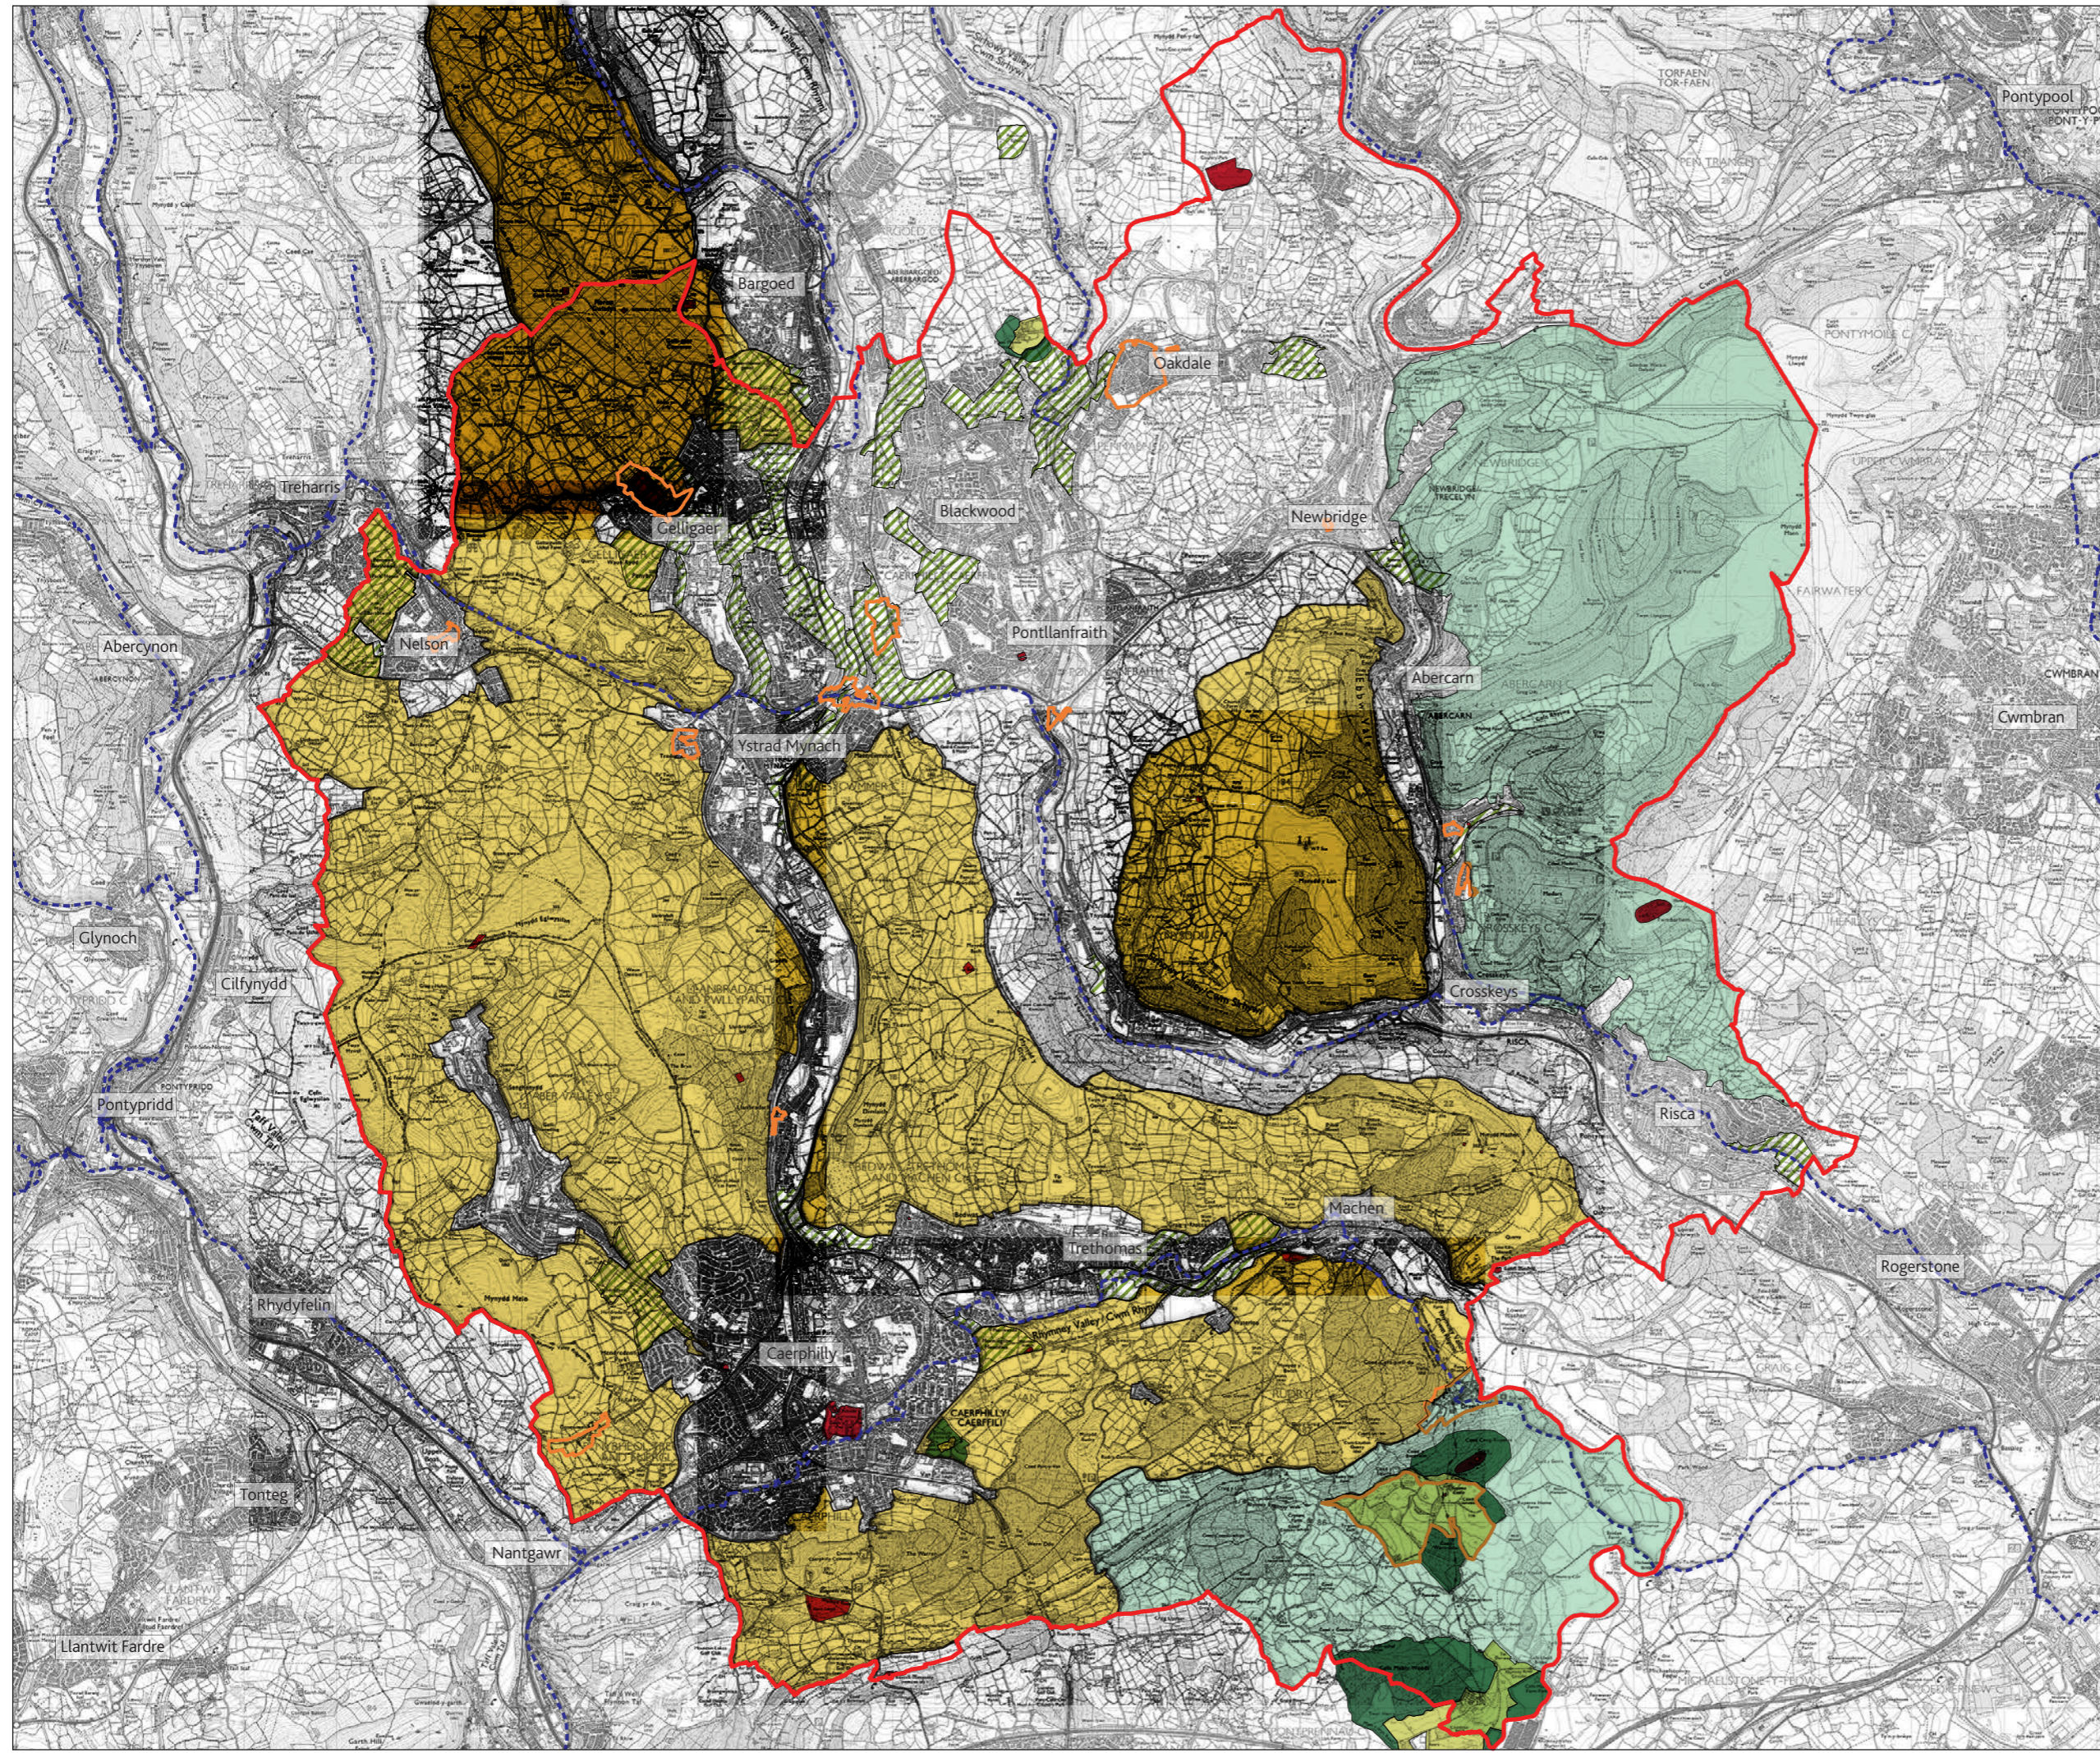

Figure 08b:
Areas of Landscape Interest
& Landscape Designations

Legend

- Caerphilly Study Area
- Local Authority Boundary
- **Designations**
- Sustrans - National Cycle Routes
- Green Wedges
- Landscapes of Outstanding Historic Interest
- Historic Parks and Gardens
- Historic Parks and Gardens - Essential Setting
- Conservation Area
- Scheduled Ancient Monuments
- Special Landscape Areas
- Visually Important Local Landscapes

Notes:

1. Reproduced from Ordnance Survey mapping with the permission of Ordnance Survey on behalf of the controller of Her Majesty's Stationery Office © Crown copyright. Unauthorised reproduction infringes Crown Copyright and may lead to prosecution or civil proceedings.
2. Local Authority Boundary driven from OS Open Data Boundary Line ESRI Shapefile.
3. Designation information derived from the relevant Local Authority
4. Open Access information derived from Cadw.

GILLESPIES

0 1km 3km