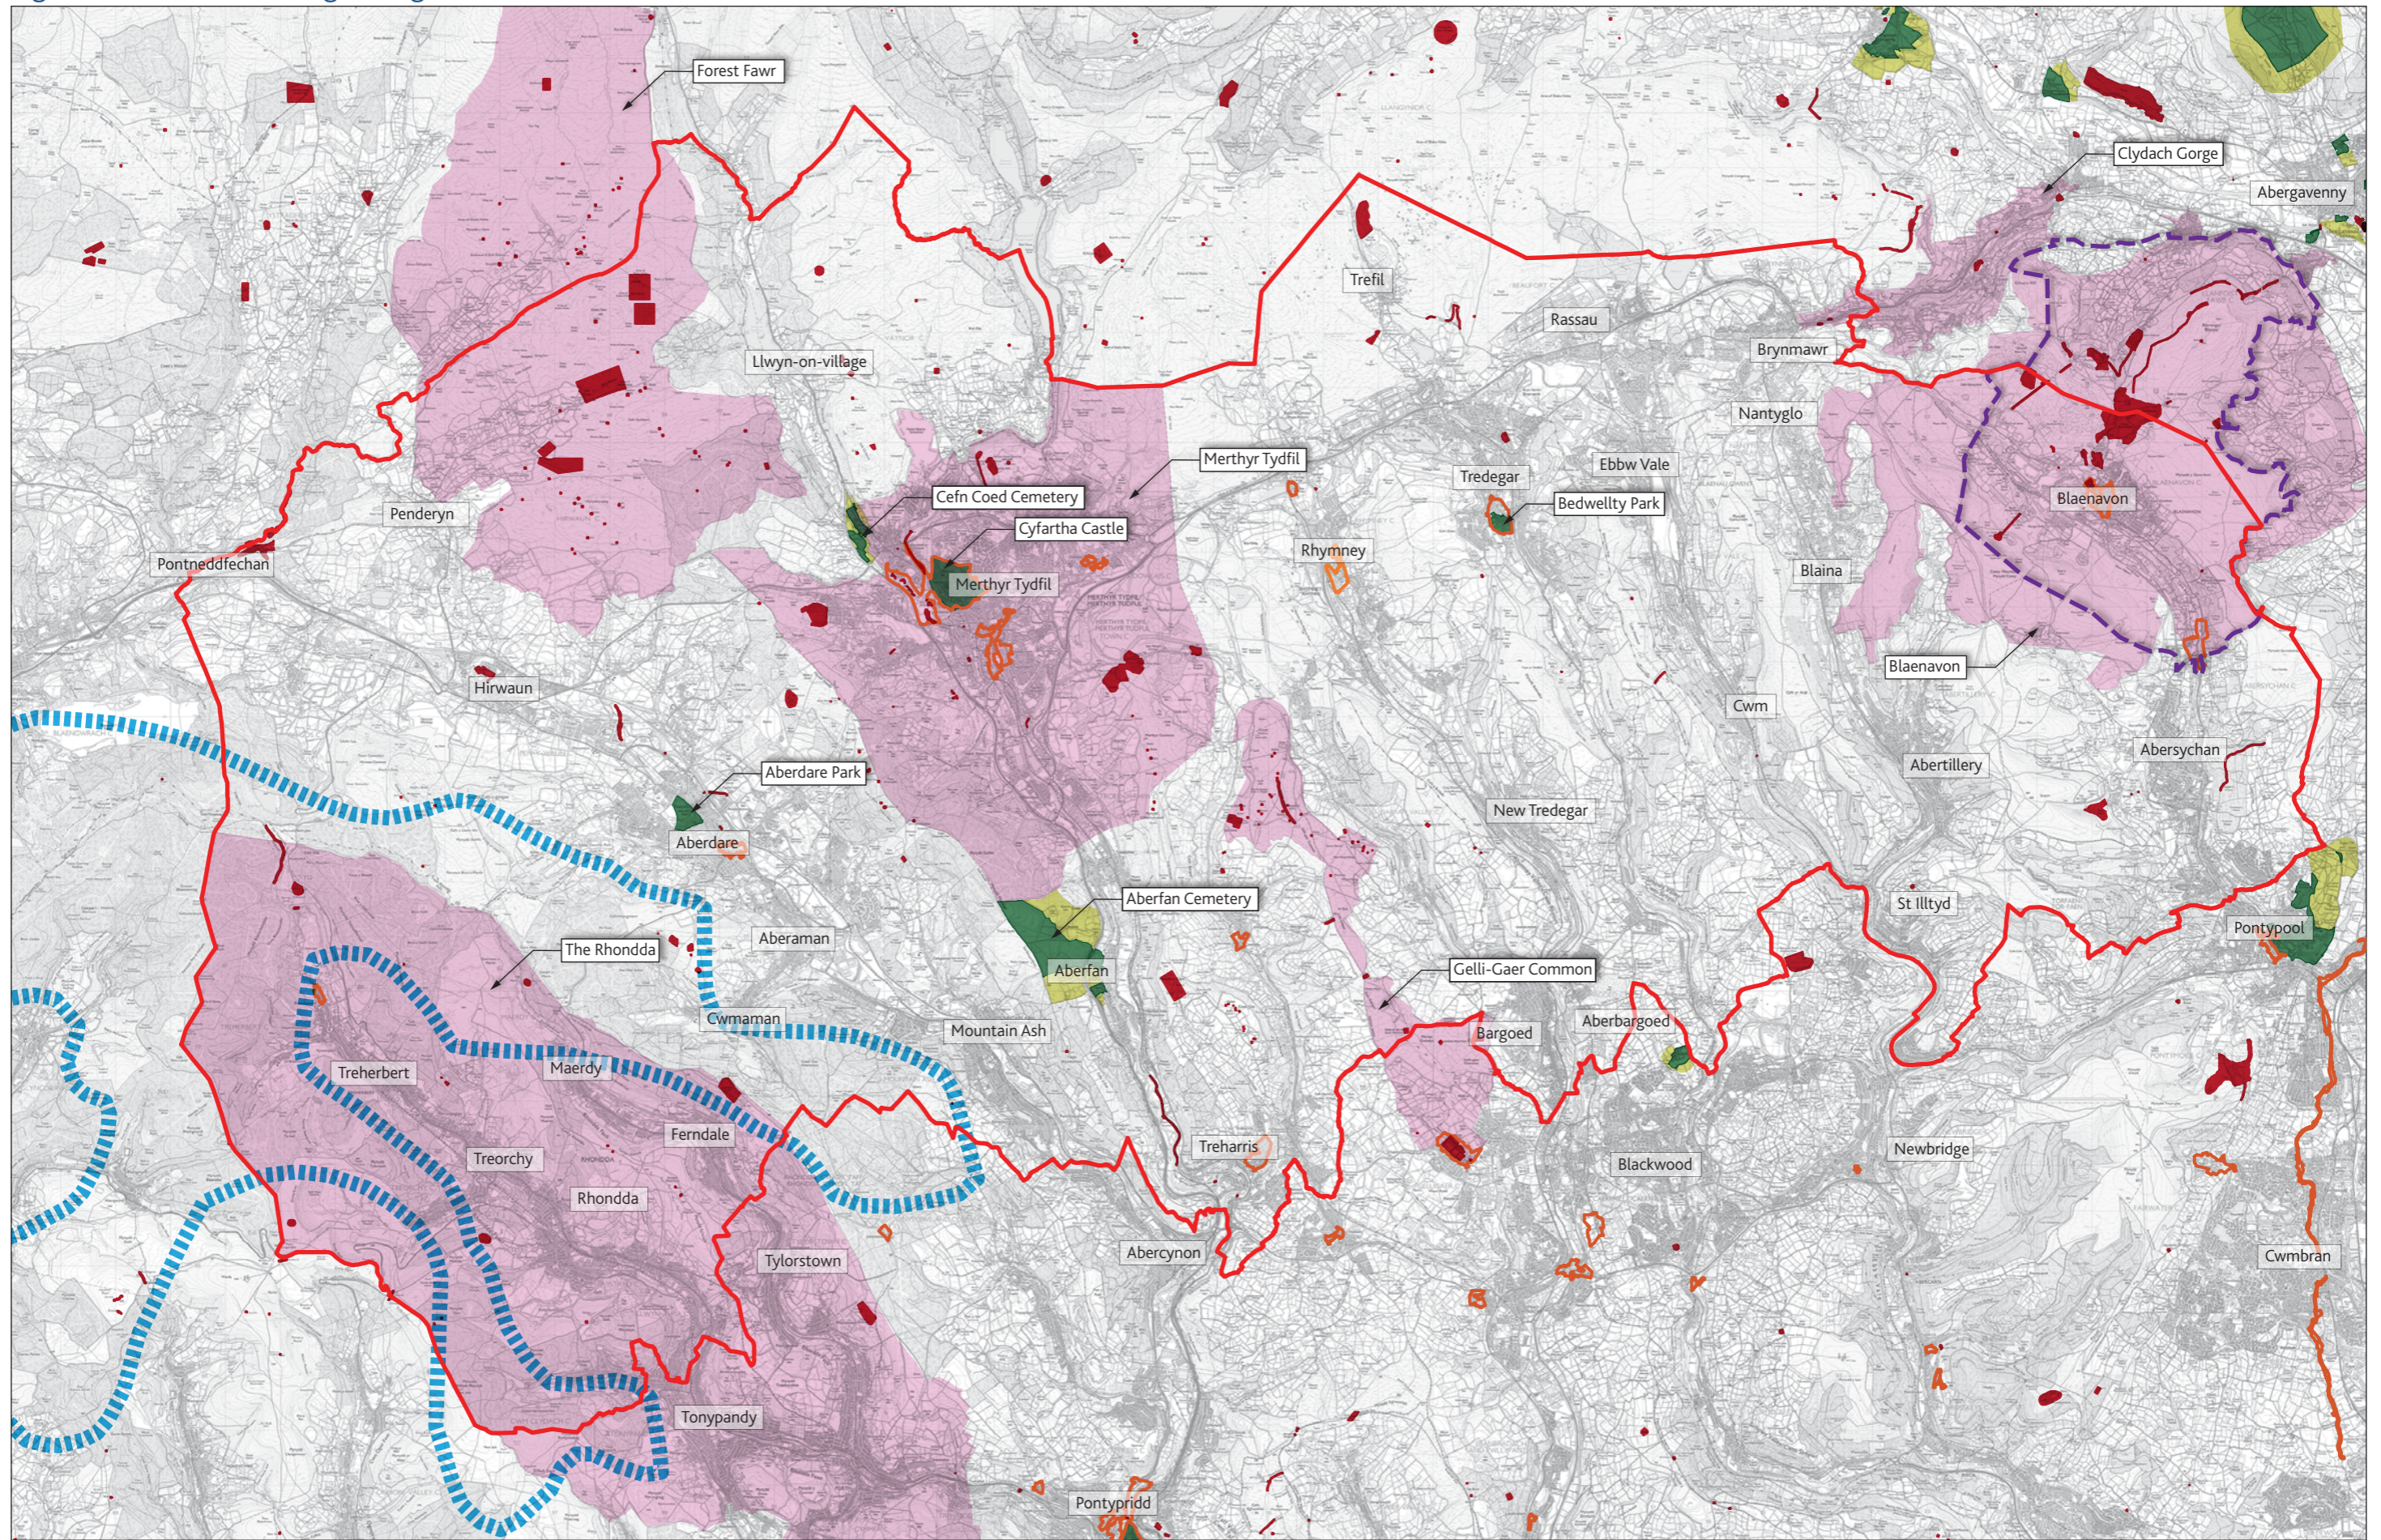

Figure 09 : Cultural Heritage Designations

Legend

- Heads of the Valley Study Area
- TAN 8 Strategic Search Area (SSA): F - Coed Morgannwg

- Blaenavon World Heritage Site (WHS)
- Conservation Area
- Registered Landscape of Historic Interest
- Registered Parks and Gardens
- Scheduled Ancient Monuments
- Registered Parks and Gardens - Essential Setting

Notes:

1. Designation information derived from the relevant local authority.
2. SSA F Coed Morgannwg Boundary derived from Technical Advice Note (TAN) 8: Renewable energy (2005) - Map 7

N

GILLESPIES

1 St John's Square, London, EC1M 4DH
P 0207 253 2029 F 0207 253 3900 E design.london@gillespies.co.uk

Reproduced from Ordnance Survey mapping with the permission of Ordnance Survey on behalf of the controller of Her Majesty's Stationery Office.

Mae'r ddogfen hon ar gael yn Gymraeg, ac mewn ieithoedd a fformatau eraill ar gais.
This document is available in Welsh, and in other languages and formats on request.