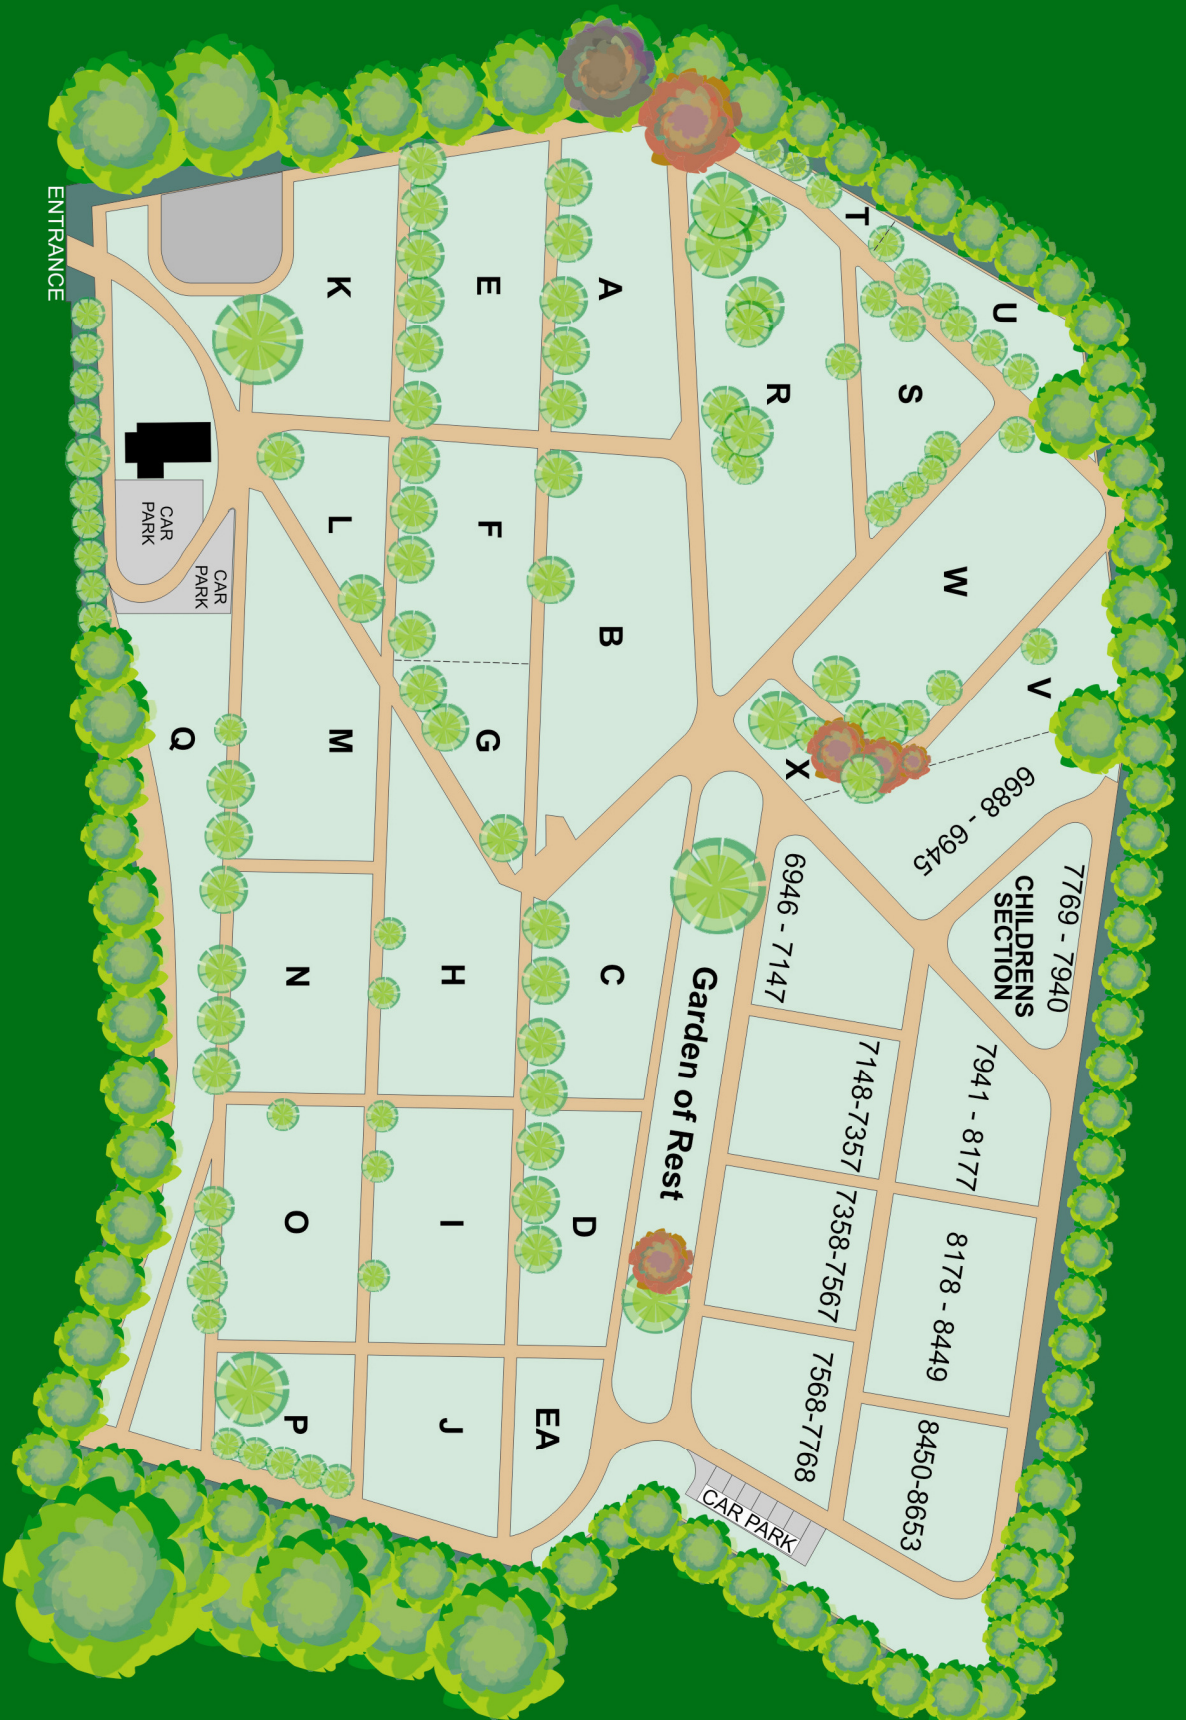

Gwaelodybrithdir Cemetery

Monument in Baby Section

OPENING HOURS

Summer Hours

1st April to 30th September
 Monday to Friday
 8.00am to 7.30pm
 Saturday & Sunday
 9.00am to 7.30pm

Winter Hours

1st October to 31st March
 Monday to Friday
 8.00am to 5.00pm
 Saturday & Sunday
 9.00am to 5.00pm