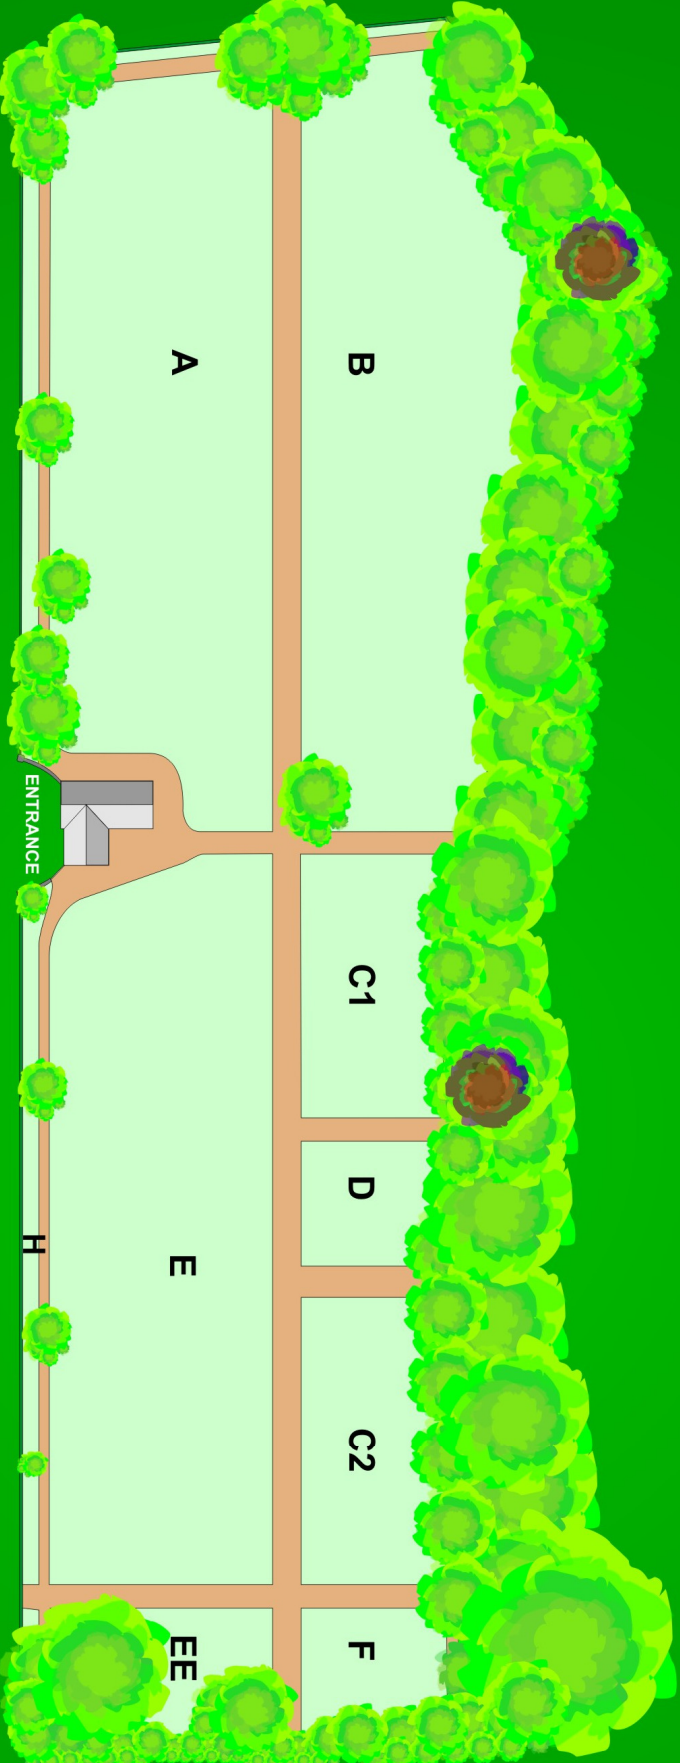

Hen Fynwent Rhisga

Risca Old Cemetery

Emergency Out of Hours Number : 01443 875500 - Office Contact Details : 01495 235189

OPENING HOURS

Summer Hours
1st April to 30th September
Monday to Friday
8.00am to 7.30pm
Saturday & Sunday
9.00am to 7.30pm