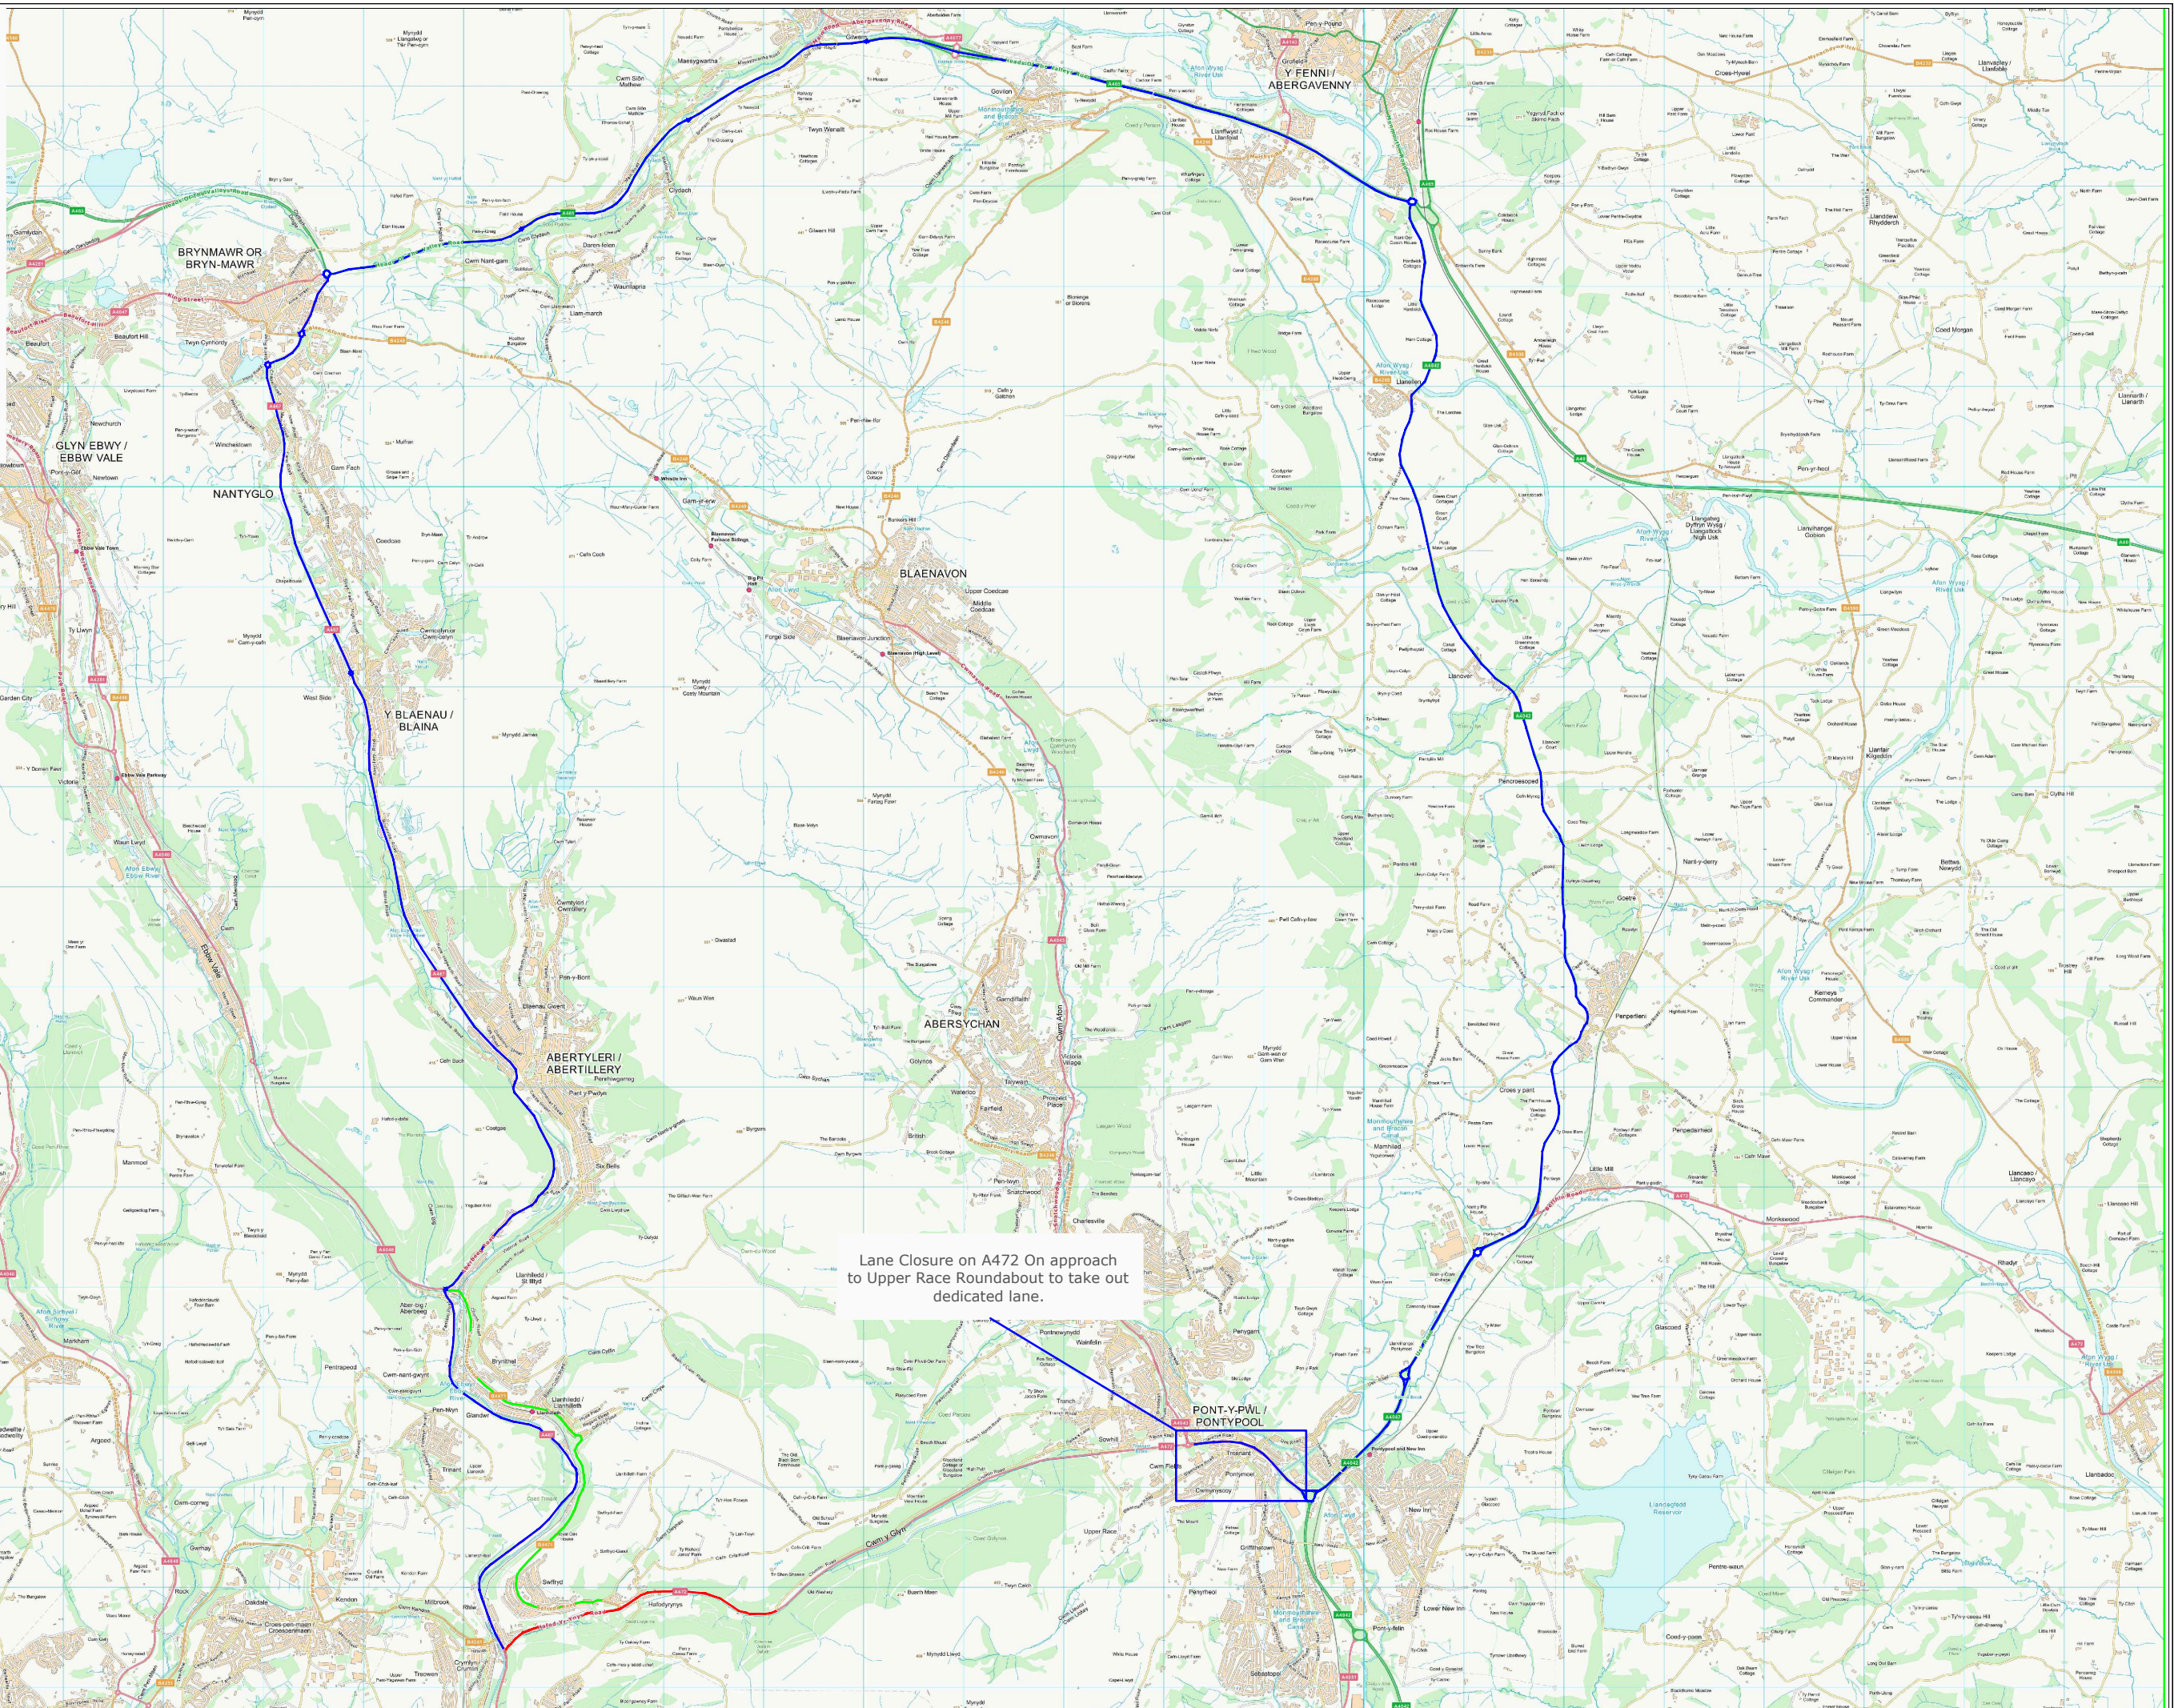

- Road closed area
- Diversion Route
- Traffic for Swffryd / Hafodyrnyns

Lane Closure on A472 On approach to Upper Race Roundabout to take out dedicated lane.

Drn:	AW
Chk:	MM
App:	
Date:	18/06/20

Rev.	Drn.	Chk.	App.

Client: Mae'r ddogfen hon ar gael yn Gymraeg, ac mewn ieithoedd a fformatau eraill ar gais.
Project: 42 Hafodyrnyns
This document is available in Welsh, and in other languages and formats on request.

Drawing: Diversion Route

Drawing no: SNRM01 0165 DIV
Revision: 01
Scale: NTS