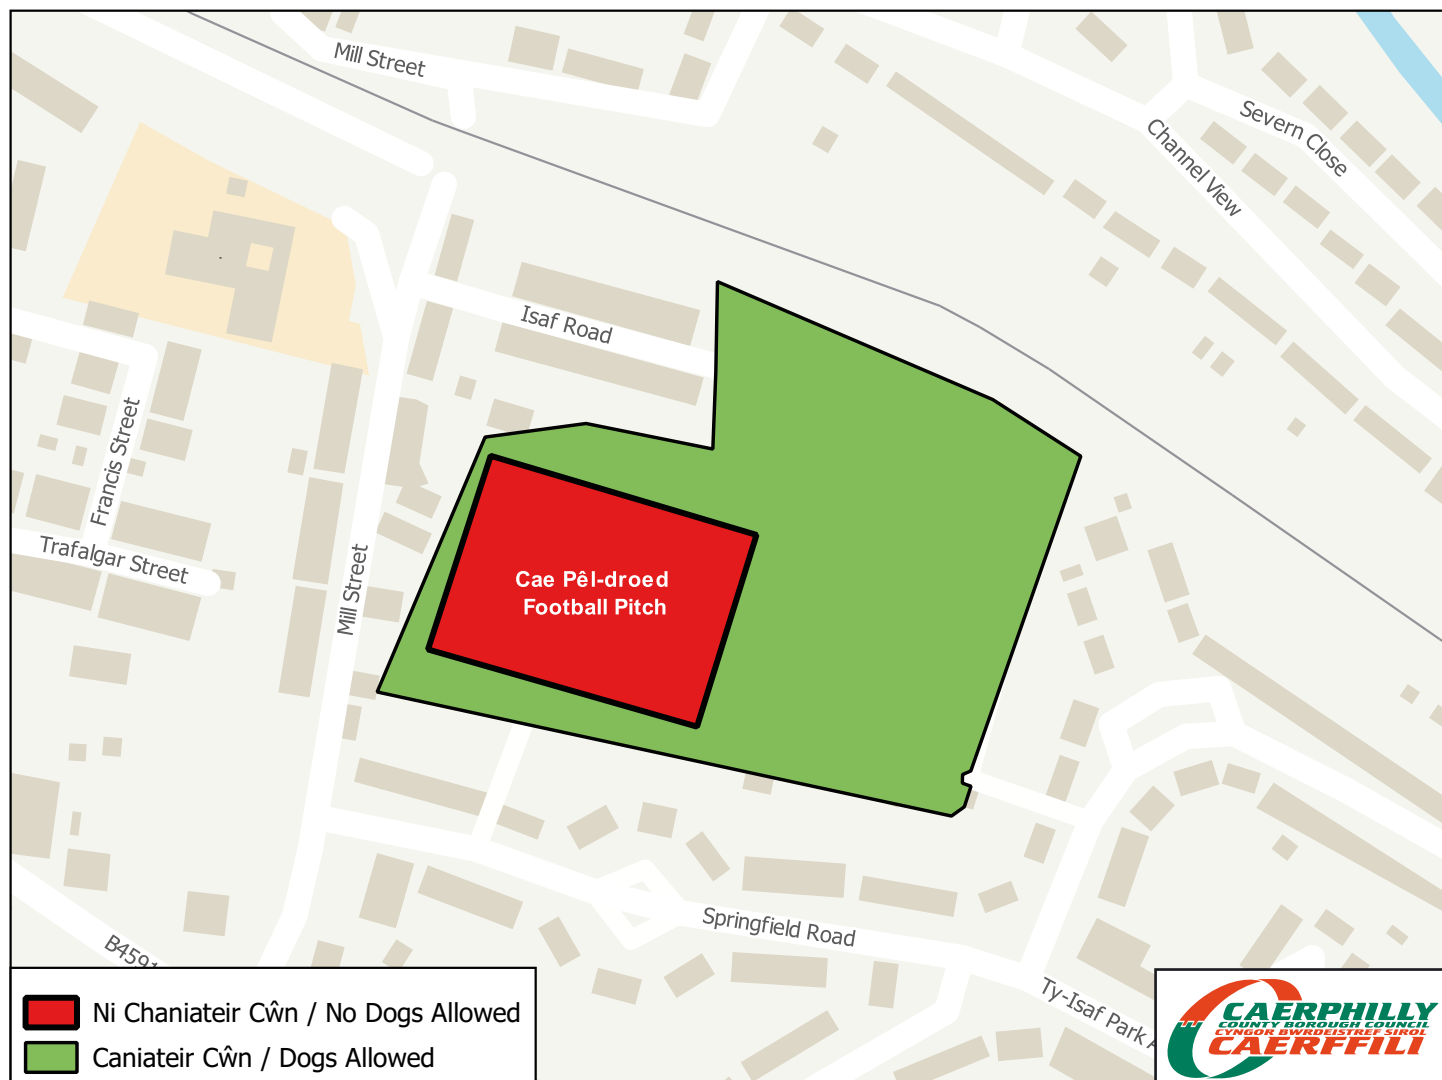

Cae Hamdden Ty Isaf, Pont-y-meistr

GORCHYMYN DIOGELU MANNAU CYHOEDDUS (RHEOLI CŴN) 2020 DEDDF YMDDYGIAD GWRTHGYMDEITHASOL, TROSEDDU A PHLISMONA 2014

Mae croeso i gŵn yn y parc hwn O FEWN Y PARTHAU PRIODOL ond rhaid ichi godi baw eich ci ar ei ôl a chadw'ch ci o dan reolaeth ar bob adeg.

1. Codwch faw eich ci ar unwaith a rhoi'r baw yn y biniau gwastraff sydd ar gael.
2. Gofalwch fod bagiau cario'r baw ci gyda chi ar bob adeg.
3. Chaiff cŵn ddim bod ar y caeau chwaraeon na'r caeau chwarae, manau chwarae nac ar unrhyw nodweddion dŵr yn y parc.
4. Os bydd swyddog o'r Cyngor neu'r Heddlu yn gofyn i chi roi'ch ci ar dennyn, gwnewch hynny ar unwaith.

O beidio â dilyn y rheolau yma, mae'n bosibl y cewch chi hysbysiad cosb benodedig o £100.

Ty Isaf Recreation Ground, Pontymister

PUBLIC SPACES PROTECTION ORDER (DOG CONTROLS) 2020 ANTI-SOCIAL BEHAVIOUR, CRIME AND POLICING ACT 2014

Dogs are welcome in this Park WITHIN THE APPROPRIATE ZONES but you must clean up after your dog and keep your dog under control at all times.

1. Clean up after your dog immediately and dispose of the mess in the waste bins provided.
2. Always carry waste bags for your dog mess.
3. Dogs are not allowed on the sports or playing fields, play areas or on any water feature in the park.
4. If a Council or Police officer asks you to put your dog on a lead, please do so immediately.

Failure to follow these rules may result in a fixed penalty notice of £100