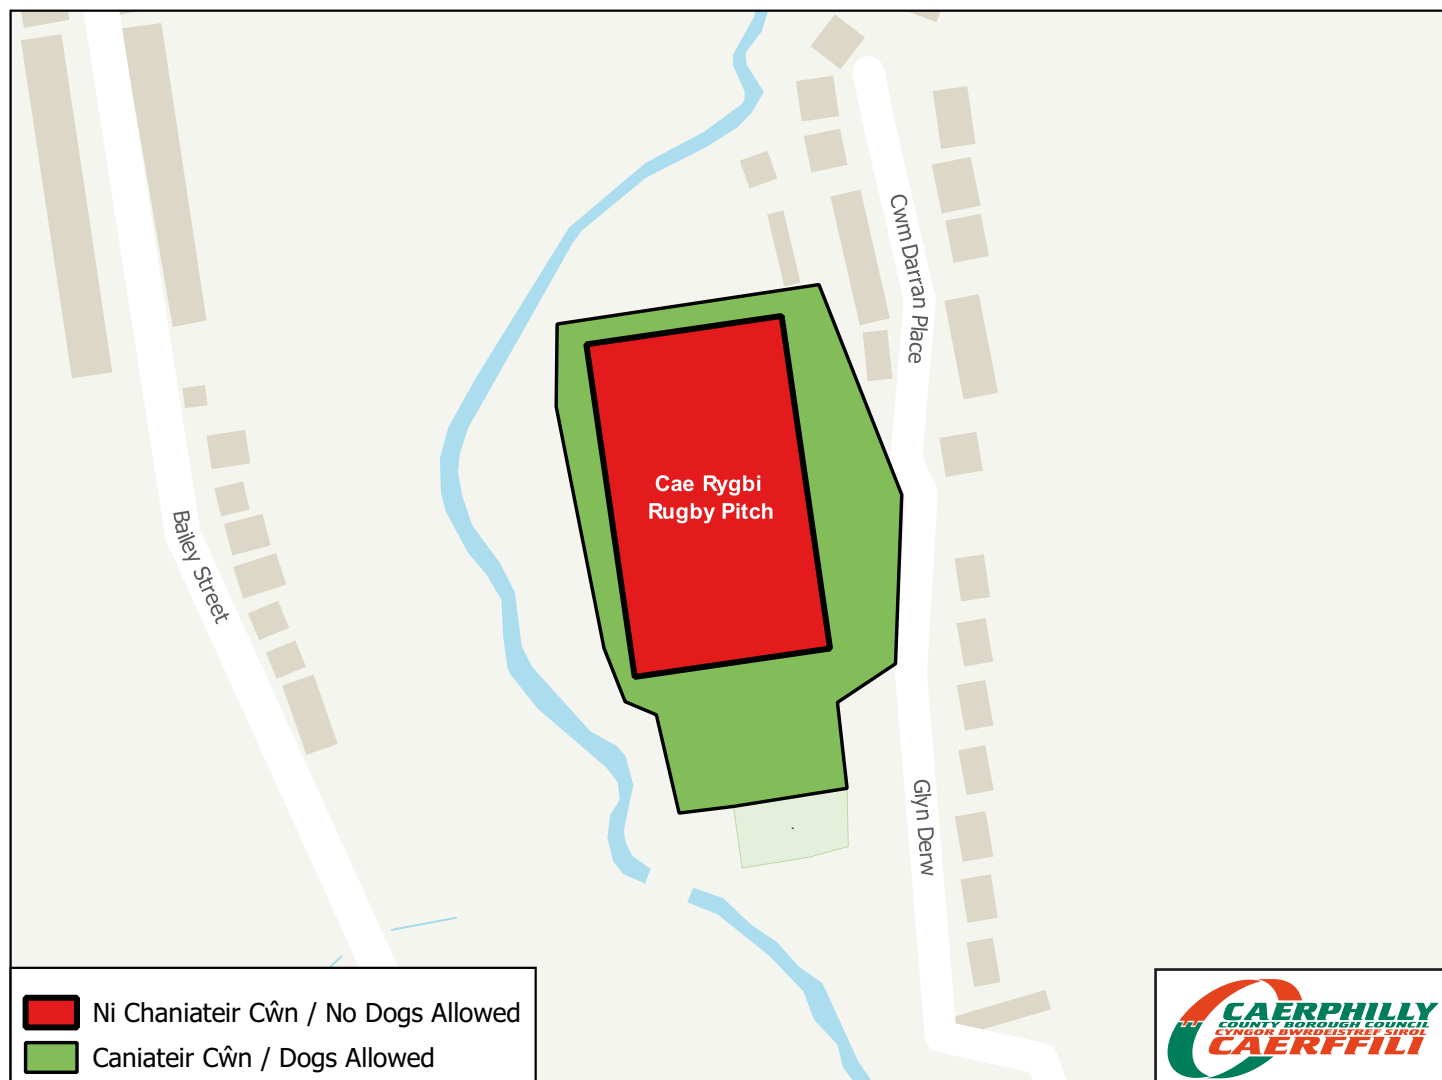

Cae Rygbi Deri

GORCHYMYN DIOGELU MANNAU CYHOEDDUS (RHEOLI CŴN) 2020 DEDDF YMDDYGIAD GWRTHGYMDEITHASOL, TROSEDDU A PHLISMONA 2014

Mae croeso i gŵn yn y parc hwn O FEWN Y PARTHAU PRIODOL ond rhaid ichi godi baw eich ci ar ei ôl a chadw'ch ci o dan reolaeth ar bob adeg.

1. Codwch faw eich ci ar unwaith a rhoi'r baw yn y biniau gwastraff sydd ar gael.
2. Gofalwch fod bagiau cario'r baw ci gyda chi ar bob adeg.
3. Chaiff cŵn ddim bod ar y caeau chwaraeon na'r caeau chwarae, manau chwarae nac ar unrhyw nodweddion dŵr yn y parc.
4. Os bydd swyddog o'r Cyngor neu'r Heddlu yn gofyn i chi roi'ch ci ar dennyn, gwnewch hynny ar unwaith.

O beidio â dilyn y rheolau yma, mae'n bosibl y cewch chi hysbysiad cosb benodedig o £100.

Deri Rugby Field

PUBLIC SPACES PROTECTION ORDER (DOG CONTROLS) 2020 ANTI-SOCIAL BEHAVIOUR, CRIME AND POLICING ACT 2014

Dogs are welcome in this Park WITHIN THE APPROPRIATE ZONES but you must clean up after your dog and keep your dog under control at all times.

1. Clean up after your dog immediately and dispose of the mess in the waste bins provided.
2. Always carry waste bags for your dog mess.
3. Dogs are not allowed on the sports or playing fields, play areas or on any water feature in the park.
4. If a Council or Police officer asks you to put your dog on a lead, please do so immediately.

Failure to follow these rules may result in a fixed penalty notice of £100

■ Ni Chaniateir Cŵn / No Dogs Allowed
■ Caniateir Cŵn / Dogs Allowed