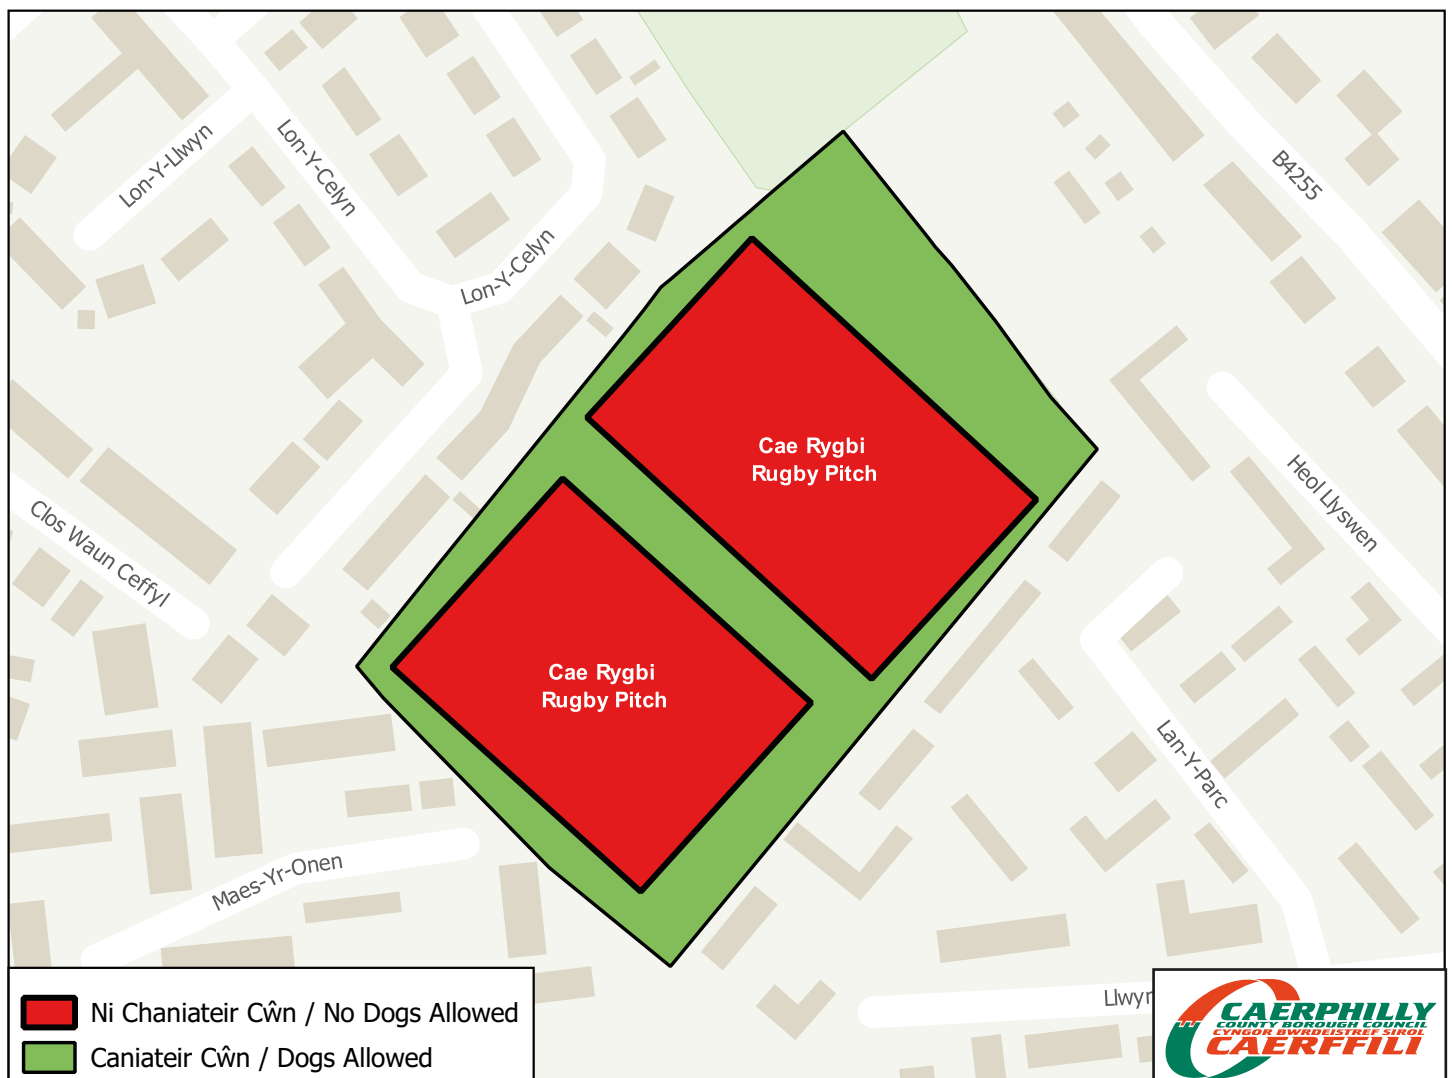

Cae Rygbi Nelson

GORCHYMYN DIOGELU MANNAU CYHOEDDUS (RHEOLI CŴN) 2020 DEDDF YMDDYGIAD GWRTHGYMDEITHASOL, TROSEDDU A PHLISMONA 2014

Mae croeso i gŵn yn y parc hwn O FEWN Y PARTHAU PRIODOL ond rhaid ichi godi baw eich ci ar ei ôl a chadw'ch ci o dan reolaeth ar bob adeg.

1. Codwch faw eich ci ar unwaith a rhoi'r baw yn y biniau gwastraff sydd ar gael.
2. Gofalwch fod bagiau cario'r baw ci gyda chi ar bob adeg.
3. Chaiff cŵn ddim bod ar y caeau chwaraeon na'r caeau chwarae, manau chwarae nac ar unrhyw nodweddion dŵr yn y parc.
4. Os bydd swyddog o'r Cyngor neu'r Heddlu yn gofyn i chi roi'ch ci ar dennyn, gwnewch hynny ar unwaith.

O beidio â dilyn y rheolau yma, mae'n bosibl y cewch chi hysbysiad cosb benodedig o £100.

Nelson Rugby Ground

PUBLIC SPACES PROTECTION ORDER (DOG CONTROLS) 2020 ANTI-SOCIAL BEHAVIOUR, CRIME AND POLICING ACT 2014

Dogs are welcome in this Park WITHIN THE APPROPRIATE ZONES but you must clean up after your dog and keep your dog under control at all times.

1. Clean up after your dog immediately and dispose of the mess in the waste bins provided.
2. Always carry waste bags for your dog mess.
3. Dogs are not allowed on the sports or playing fields, play areas or on any water feature in the park.
4. If a Council or Police officer asks you to put your dog on a lead, please do so immediately.

Failure to follow these rules may result in a fixed penalty notice of £100

Ni Chaniateir Cŵn / No Dogs Allowed
 Caniateir Cŵn / Dogs Allowed