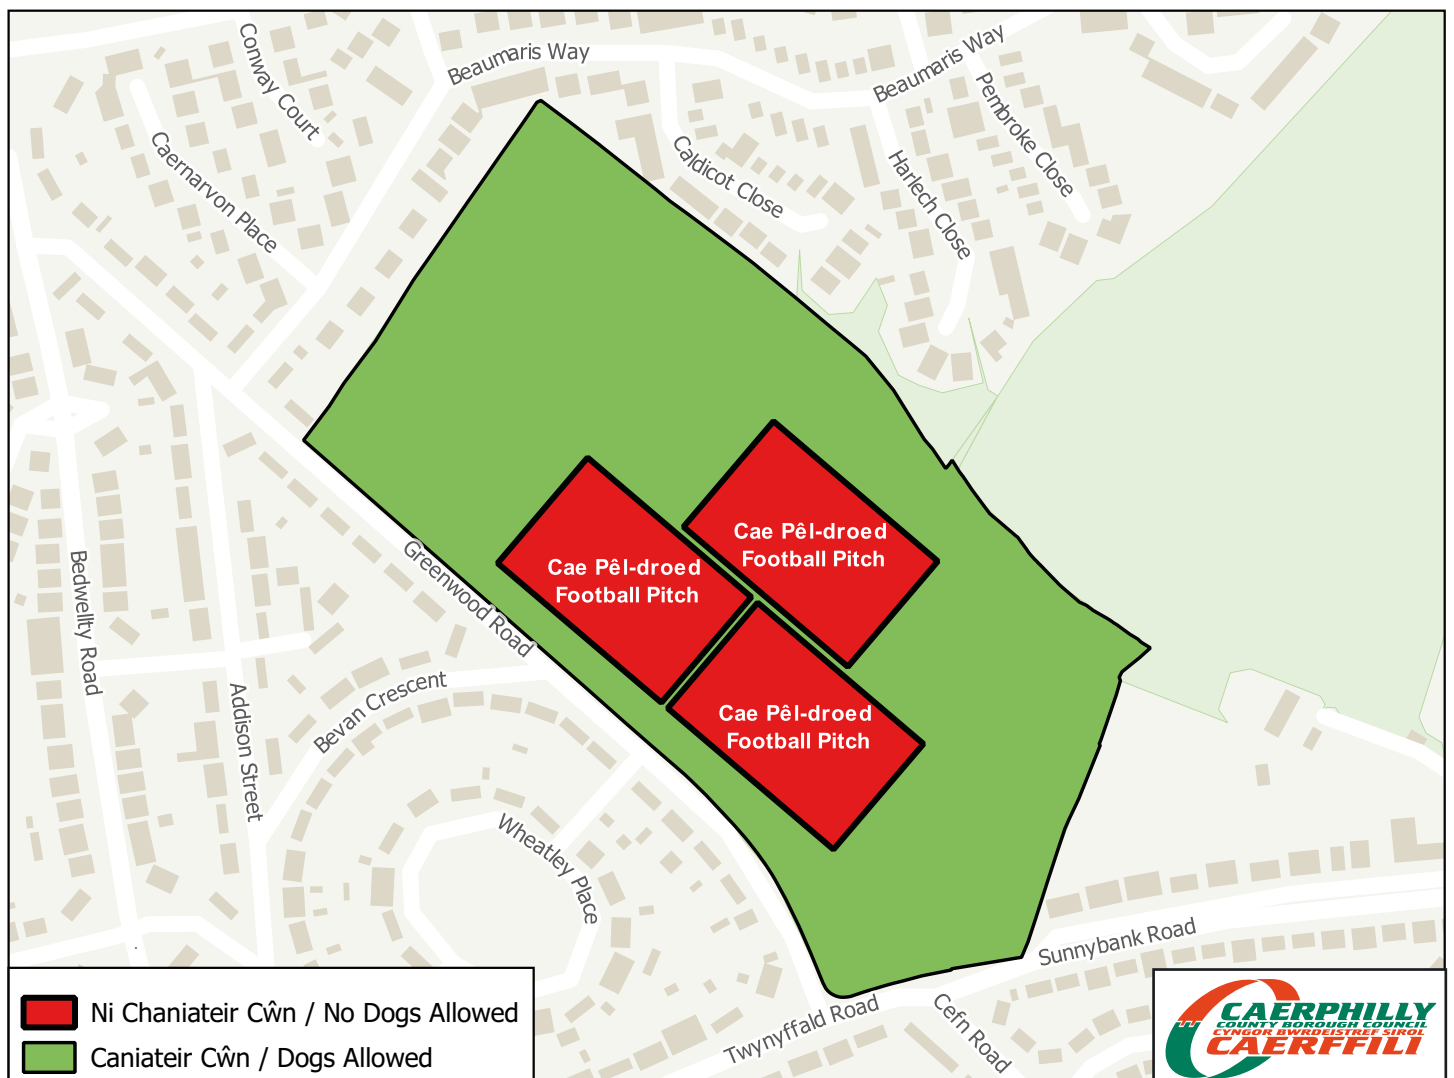

Maes Sioe, Coed Duon

GORCHYMYN DIOGELU MANNAU CYHOEDDUS (RHEOLI CŴN) 2020 DEDDF YMDDYGIAD GWRTHGYMDEITHASOL, TROSEDDU A PHLISMONA 2014

Mae croeso i gŵn yn y parc hwn O FEWN Y PARTHAU PRIODOL ond rhaid ichi godi baw eich ci ar ei ôl a chadw'ch ci o dan reolaeth ar bob adeg.

1. Codwch faw eich ci ar unwaith a rhoi'r baw yn y biniau gwastraff sydd ar gael.
2. Gofalwch fod bagiau cario'r baw ci gyda chi ar bob adeg.
3. Chaiff cŵn ddim bod ar y caeau chwaraeon na'r caeau chwarae, manau chwarae nac ar unrhyw nodweddion dŵr yn y parc.
4. Os bydd swyddog o'r Cyngor neu'r Heddlu yn gofyn i chi roi'ch ci ar dennyn, gwnewch hynny ar unwaith.

O beidio â dilyn y rheolau yma, mae'n bosibl y cewch chi hysbysiad cosb benodedig o £100.

The Showfield, Blackwood

PUBLIC SPACES PROTECTION ORDER (DOG CONTROLS) 2020 ANTI-SOCIAL BEHAVIOUR, CRIME AND POLICING ACT 2014

Dogs are welcome in this Park WITHIN THE APPROPRIATE ZONES but you must clean up after your dog and keep your dog under control at all times.

1. Clean up after your dog immediately and dispose of the mess in the waste bins provided.
2. Always carry waste bags for your dog mess.
3. Dogs are not allowed on the sports or playing fields, play areas or on any water feature in the park.
4. If a Council or Police officer asks you to put your dog on a lead, please do so immediately.

Failure to follow these rules may result in a fixed penalty notice of £100