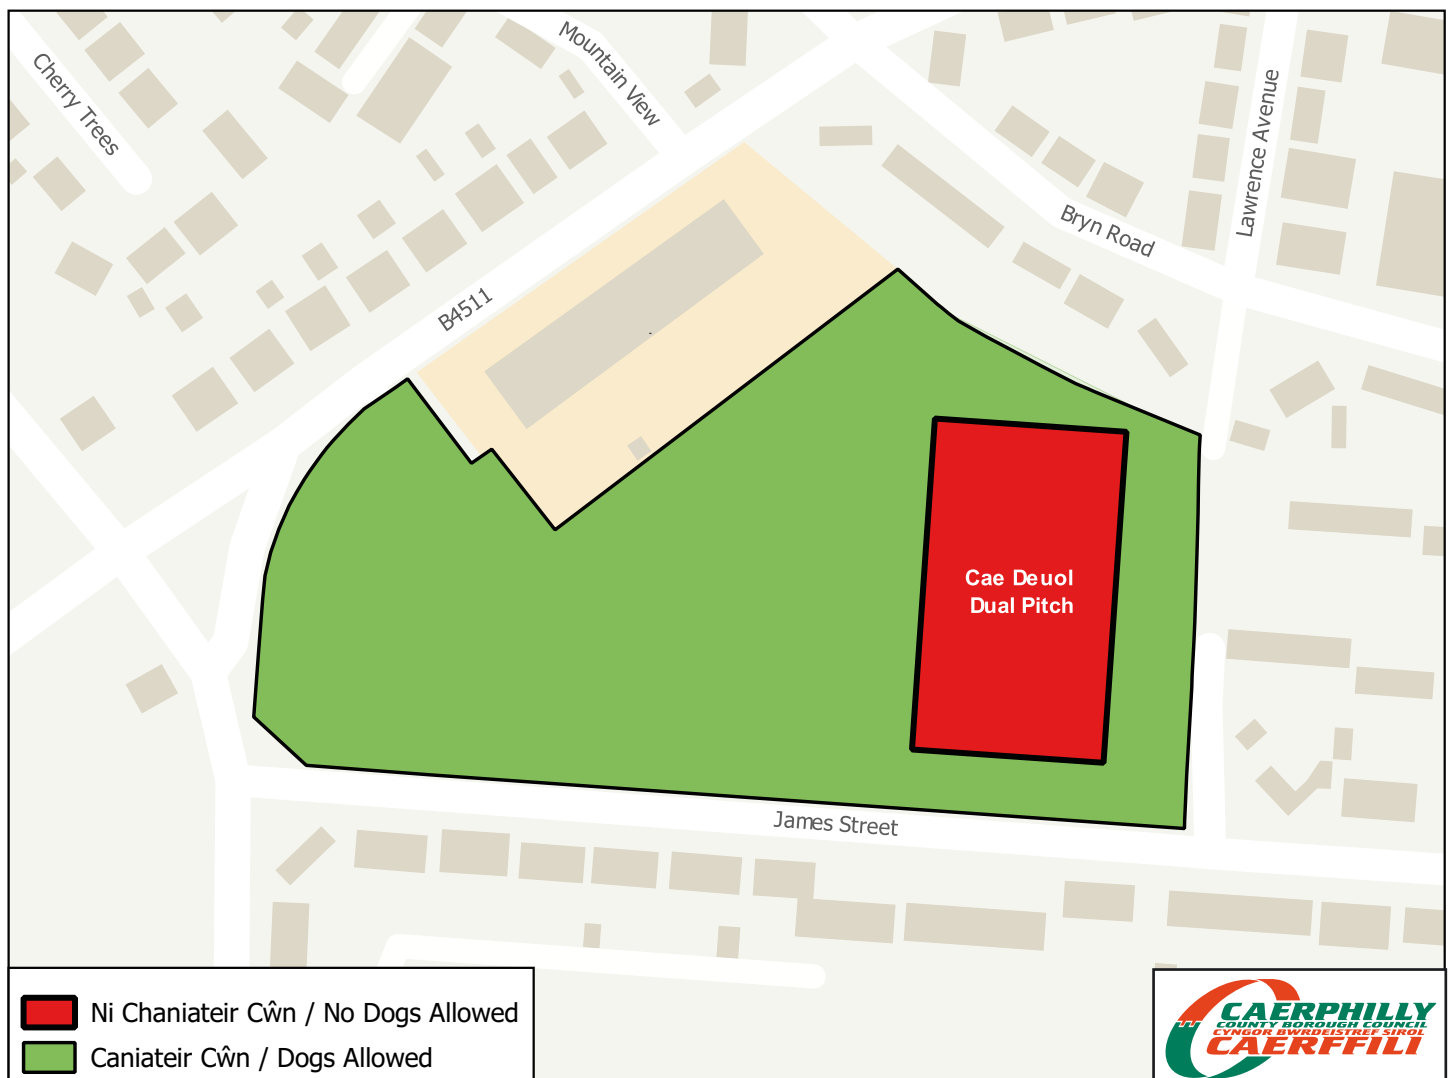

Cae Hamdden y Brenin Siôr

GORCHYMYN DIOGELU MANNAU CYHOEDDUS (RHEOLI CŴN) 2020 DEDDF YMDDYGIAD GWRTHGYMDEITHASOL, TROSEDDU A PHLISMONA 2014

Mae croeso i gŵn yn y parc hwn O FEWN Y PARTHAU PRIODOL ond rhaid ichi godi baw eich ci ar ei ôl a chadw'ch ci o dan reolaeth ar bob adeg.

1. Codwch faw eich ci ar unwaith a rhoi'r baw yn y biniau gwastraff sydd ar gael.
2. Gofalwch fod bagiau cario'r baw ci gyda chi ar bob adeg.
3. Chaiff cŵn ddim bod ar y caeau chwaraeon na'r caeau chwarae, manau chwarae nac ar unrhyw nodweddion dŵr yn y parc.
4. Os bydd swyddog o'r Cyngor neu'r Heddlu yn gofyn i chi roi'ch ci ar dennyn, gwnewch hynny ar unwaith.

O beidio â dilyn y rheolau yma, mae'n bosibl y cewch chi hysbysiad cosb benodedig o £100.

King George Recreation Ground

PUBLIC SPACES PROTECTION ORDER (DOG CONTROLS) 2020 ANTI-SOCIAL BEHAVIOUR, CRIME AND POLICING ACT 2014

Dogs are welcome in this Park WITHIN THE APPROPRIATE ZONES but you must clean up after your dog and keep your dog under control at all times.

1. Clean up after your dog immediately and dispose of the mess in the waste bins provided.
2. Always carry waste bags for your dog mess.
3. Dogs are not allowed on the sports or playing fields, play areas or on any water feature in the park.
4. If a Council or Police officer asks you to put your dog on a lead, please do so immediately.

Failure to follow these rules may result in a fixed penalty notice of £100