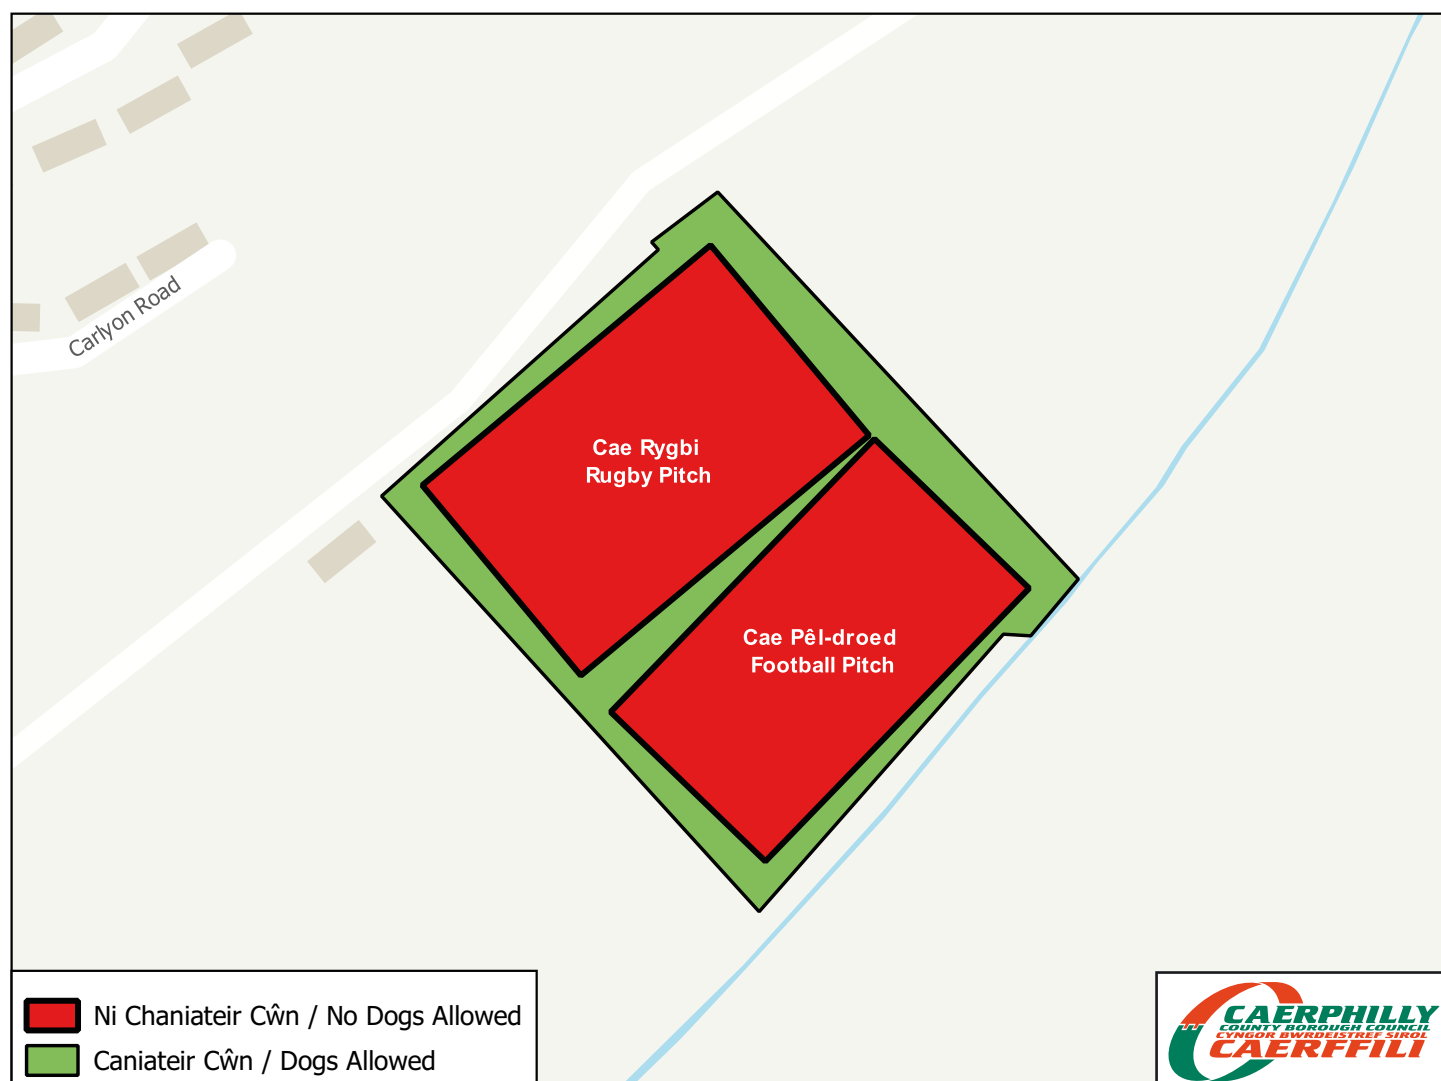

Cae Hamdden Cefn-y-pant

GORCHYMYN DIOGELU MANNAU CYHOEDDUS (RHEOLI CŴN) 2020 DEDDF YMDDYGIAD GWRTHGYMDEITHASOL, TROSEDDU A PHLISMONA 2014

Mae croeso i gŵn yn y parc hwn O FEWN Y PARTHAU PRIODOL ond rhaid ichi godi baw eich ci ar ei ôl a chadw'ch ci o dan reolaeth ar bob adeg.

1. Codwch faw eich ci ar unwaith a rhoi'r baw yn y biniau gwastraff sydd ar gael.
2. Gofalwch fod bagiau cario'r baw ci gyda chi ar bob adeg.
3. Chaiff cŵn ddim bod ar y caeau chwaraeon na'r caeau chwarae, manau chwarae nac ar unrhyw nodweddion dŵr yn y parc.
4. Os bydd swyddog o'r Cyngor neu'r Heddlu yn gofyn i chi roi'ch ci ar dennyn, gwnewch hynny ar unwaith.

O beidio â dilyn y rheolau yma, mae'n bosibl y cewch chi hysbysiad cosb benodedig o £100.

Pantside Recreation Ground

PUBLIC SPACES PROTECTION ORDER (DOG CONTROLS) 2020 ANTI-SOCIAL BEHAVIOUR, CRIME AND POLICING ACT 2014

Dogs are welcome in this Park WITHIN THE APPROPRIATE ZONES but you must clean up after your dog and keep your dog under control at all times.

1. Clean up after your dog immediately and dispose of the mess in the waste bins provided.
2. Always carry waste bags for your dog mess.
3. Dogs are not allowed on the sports or playing fields, play areas or on any water feature in the park.
4. If a Council or Police officer asks you to put your dog on a lead, please do so immediately.

Failure to follow these rules may result in a fixed penalty notice of £100