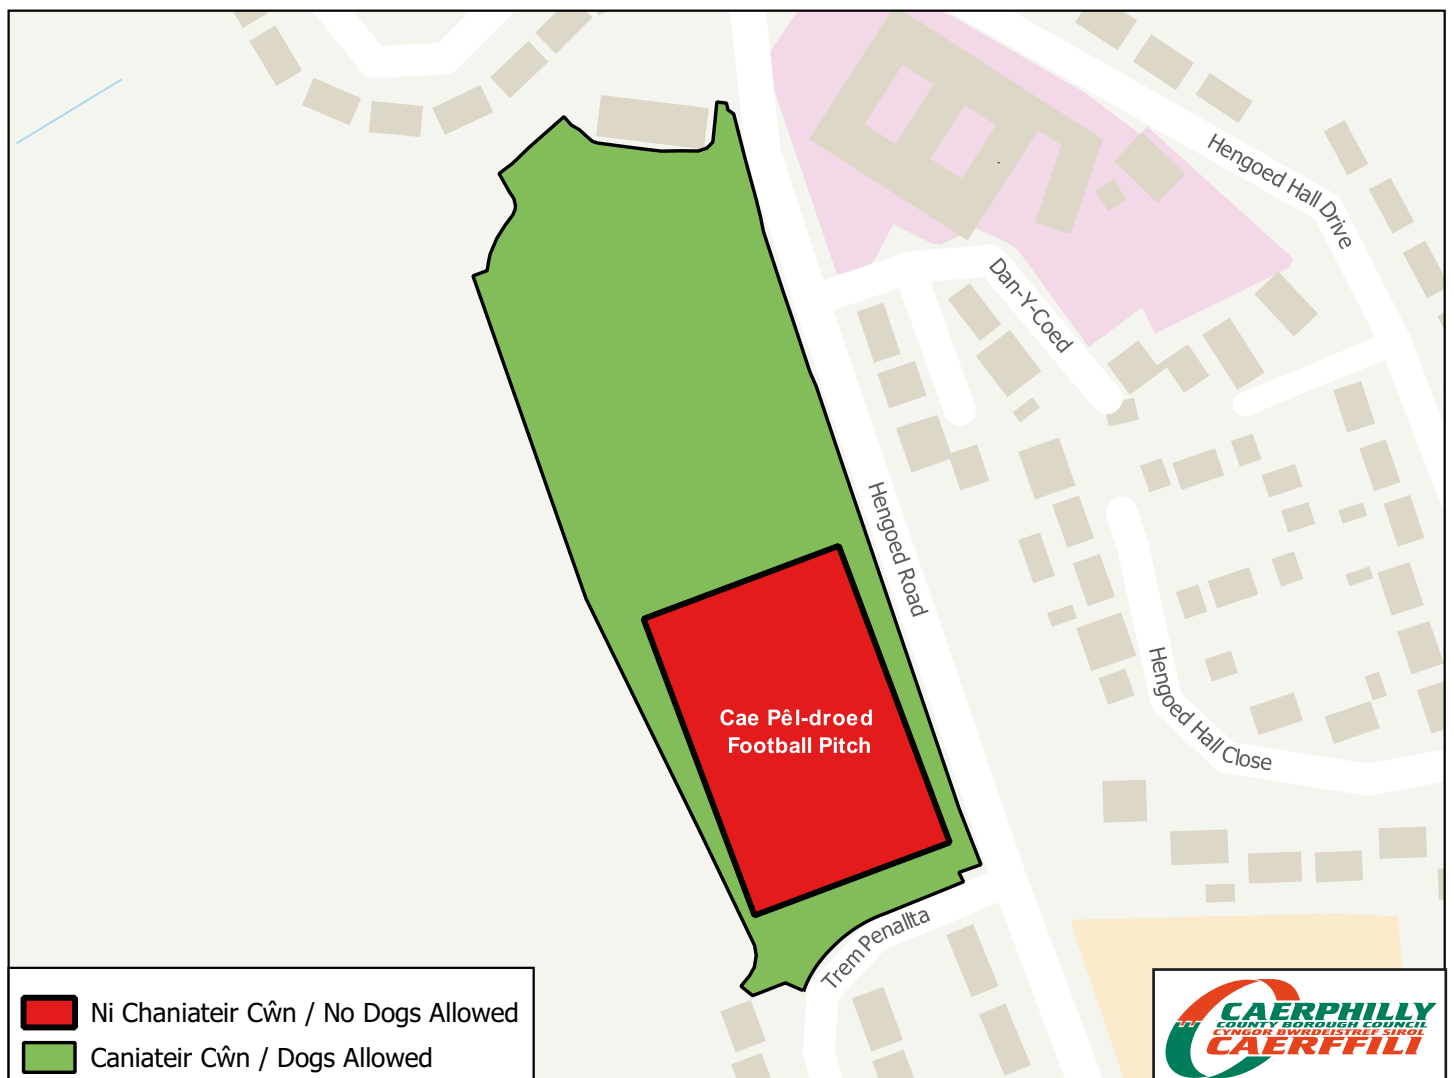

Cae Pêl-droed Cefn Hengoed

GORCHYMYN DIOGELU MANNAU CYHOEDDUS (RHEOLI CŴN) 2020 DEDDF YMDDYGIAD GWRTHGYMDEITHASOL, TROSEDDU A PHLISMONA 2014

Mae croeso i gŵn yn y parc hwn O FEWN Y PARTHAU PRIODOL ond rhaid ichi godi baw eich ci ar ei ôl a chadw'ch ci o dan reolaeth ar bob adeg.

1. Codwch faw eich ci ar unwaith a rhoi'r baw yn y biniau gwastraff sydd ar gael.
2. Gofalwch fod bagiau cario'r baw ci gyda chi ar bob adeg.
3. Chaiff cŵn ddim bod ar y caeau chwaraeon na'r caeau chwarae, manau chwarae nac ar unrhyw nodweddion dŵr yn y parc.
4. Os bydd swyddog o'r Cyngor neu'r Heddlu yn gofyn i chi roi'ch ci ar dennyn, gwnewch hynny ar unwaith.

O beidio â dilyn y rheolau yma, mae'n bosibl y cewch chi hysbysiad cosb benodedig o £100.

Cefn Hengoed Football Field

PUBLIC SPACES PROTECTION ORDER (DOG CONTROLS) 2020 ANTI-SOCIAL BEHAVIOUR, CRIME AND POLICING ACT 2014

Dogs are welcome in this Park WITHIN THE APPROPRIATE ZONES but you must clean up after your dog and keep your dog under control at all times.

1. Clean up after your dog immediately and dispose of the mess in the waste bins provided.
2. Always carry waste bags for your dog mess.
3. Dogs are not allowed on the sports or playing fields, play areas or on any water feature in the park.
4. If a Council or Police officer asks you to put your dog on a lead, please do so immediately.

Failure to follow these rules may result in a fixed penalty notice of £100