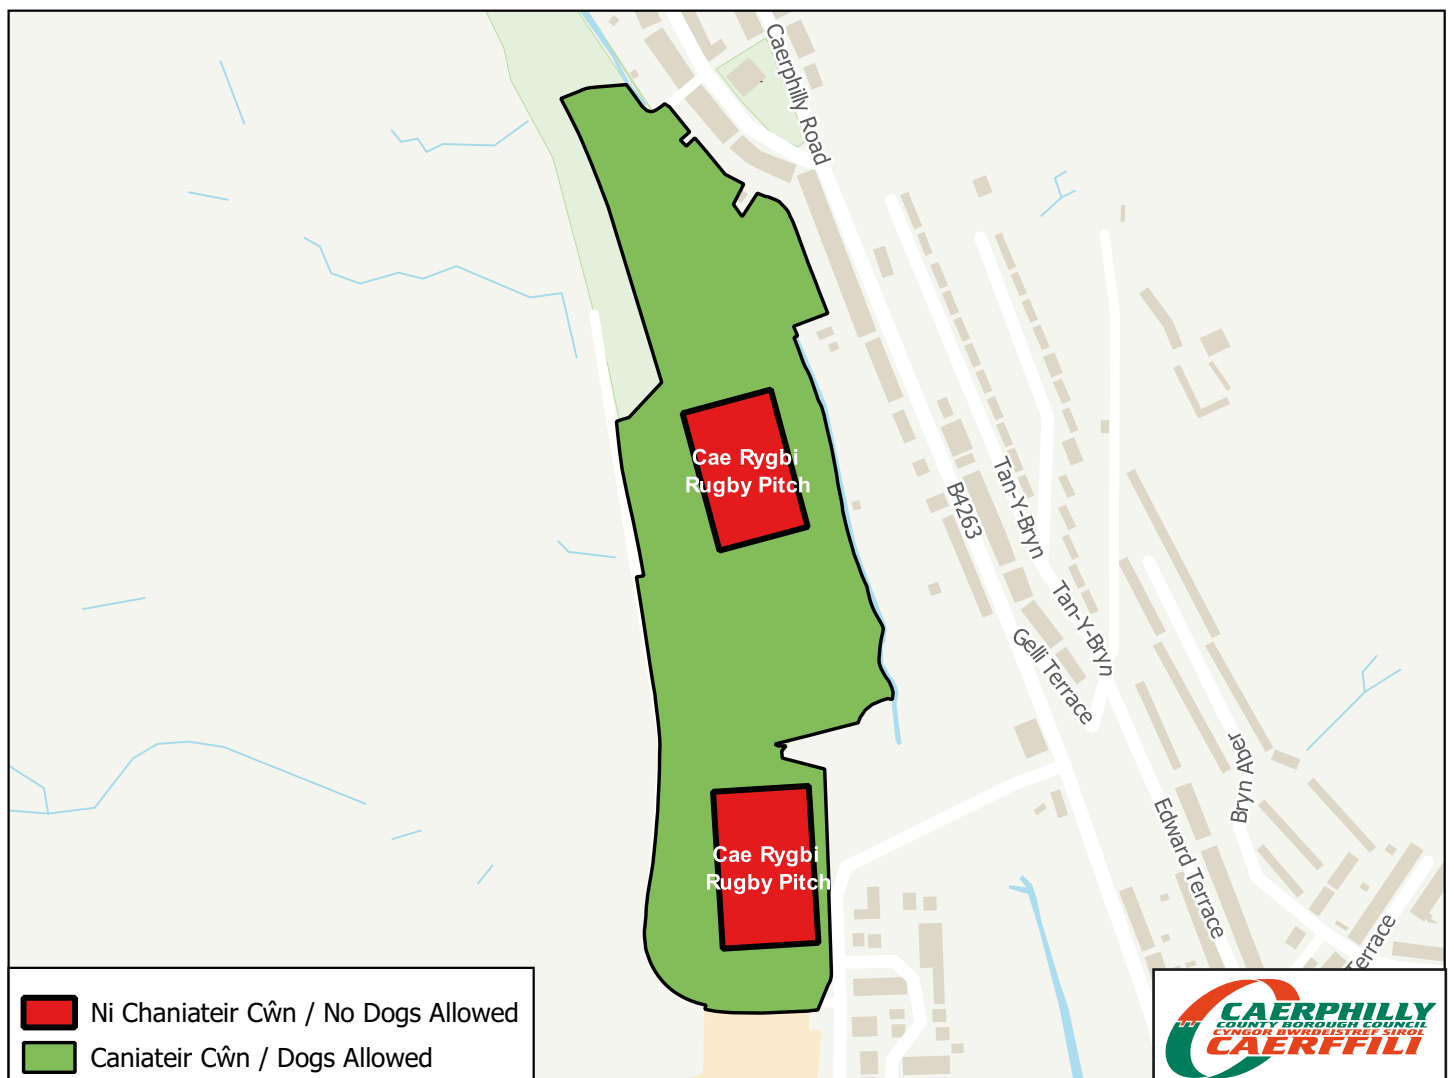

Cae Rygbi Senghenydd

GORCHYMYN DIOGELU MANNAU CYHOEDDUS (RHEOLI CŴN) 2020 DEDDF YMDDYGIAD GWRTHGYMDEITHASOL, TROSEDDU A PHLISMONA 2014

Mae croeso i gŵn yn y parc hwn O FEWN Y PARTHAU PRIODOL ond rhaid ichi godi baw eich ci ar ei ôl a chadw'ch ci o dan reolaeth ar bob adeg.

1. Codwch faw eich ci ar unwaith a rhoi'r baw yn y biniau gwastraff sydd ar gael.
2. Gofalwch fod bagiau cario'r baw ci gyda chi ar bob adeg.
3. Chaiff cŵn ddim bod ar y caeau chwaraeon na'r caeau chwarae, manau chwarae nac ar unrhyw nodweddion dŵr yn y parc.
4. Os bydd swyddog o'r Cyngor neu'r Heddlu yn gofyn i chi roi'ch ci ar dennyn, gwnewch hynny ar unwaith.

O beidio â dilyn y rheolau yma, mae'n bosibl y cewch chi hysbysiad cosb benodedig o £100.

Senghenydd Rugby Ground

PUBLIC SPACES PROTECTION ORDER (DOG CONTROLS) 2020 ANTI-SOCIAL BEHAVIOUR, CRIME AND POLICING ACT 2014

Dogs are welcome in this Park WITHIN THE APPROPRIATE ZONES but you must clean up after your dog and keep your dog under control at all times.

1. Clean up after your dog immediately and dispose of the mess in the waste bins provided.
2. Always carry waste bags for your dog mess.
3. Dogs are not allowed on the sports or playing fields, play areas or on any water feature in the park.
4. If a Council or Police officer asks you to put your dog on a lead, please do so immediately.

Failure to follow these rules may result in a fixed penalty notice of £100