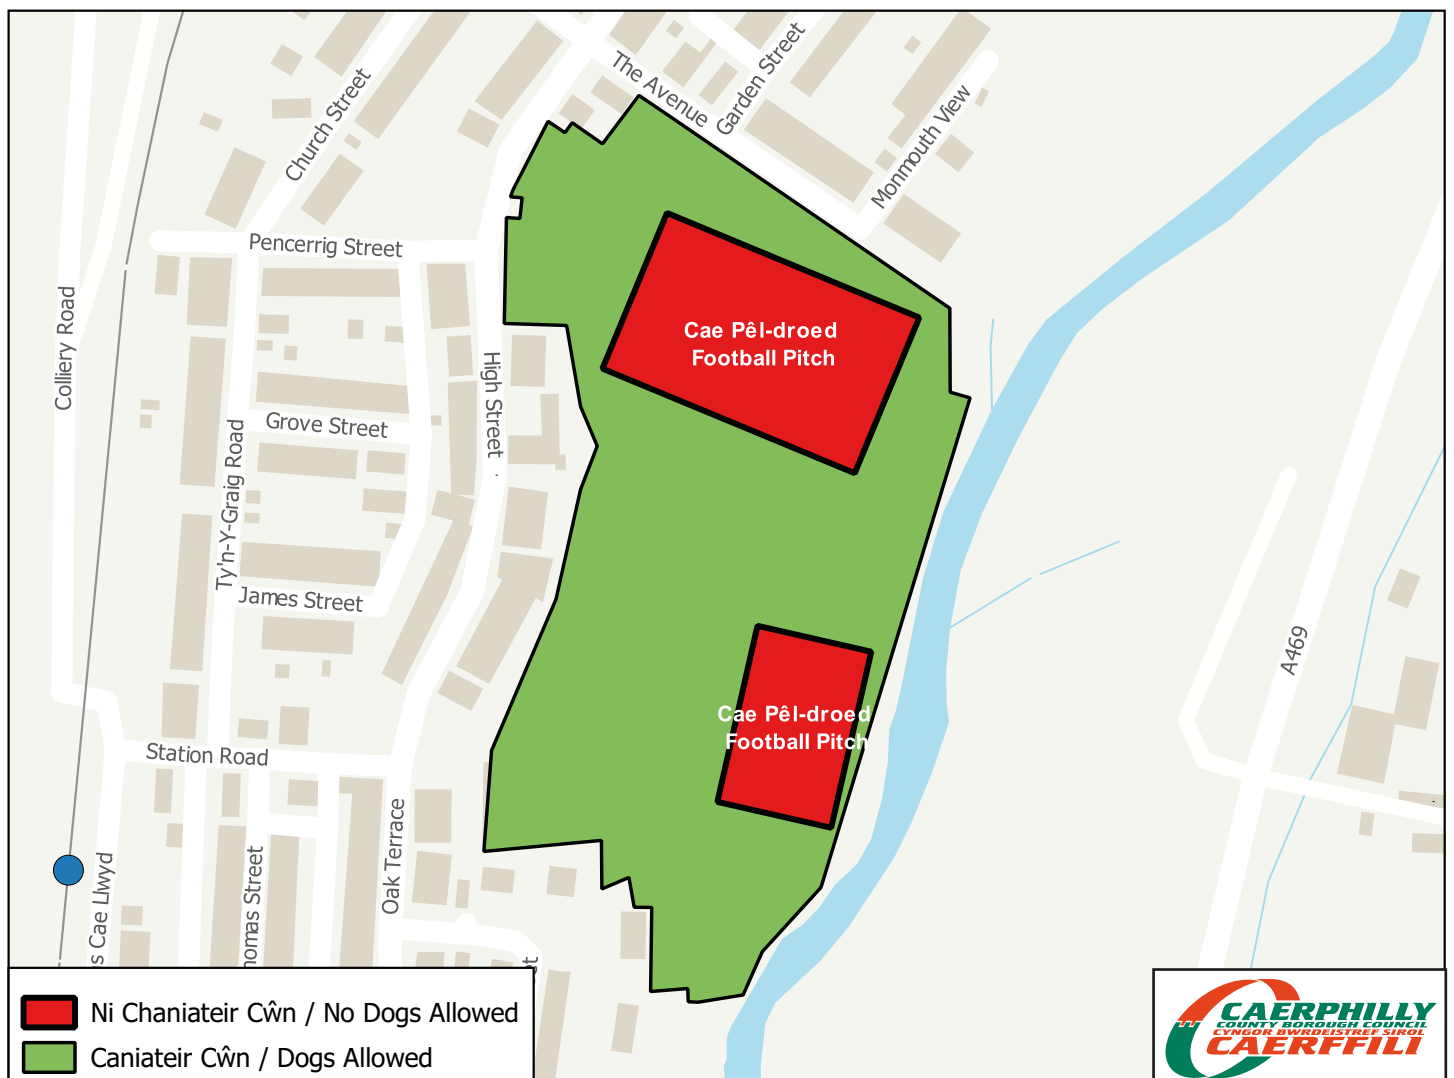

Cae Lles Llanbradach

GORCHYMYN DIOGELU MANNAU CYHOEDDUS (RHEOLI CŴN) 2020 DEDDF YMDDYGIAD GWRTHGYMDEITHASOL, TROSEDDU A PHLISMONA 2014

Mae croeso i gŵn yn y parc hwn O FEWN Y PARTHAU PRIODOL ond rhaid ichi godi baw eich ci ar ei ôl a chadw'ch ci o dan reolaeth ar bob adeg.

1. Codwch faw eich ci ar unwaith a rhoi'r baw yn y biniau gwastraff sydd ar gael.
2. Gofalwch fod bagiau cario'r baw ci gyda chi ar bob adeg.
3. Chaiff cŵn ddim bod ar y caeau chwaraeon na'r caeau chwarae, manau chwarae nac ar unrhyw nodweddion dŵr yn y parc.
4. Os bydd swyddog o'r Cyngor neu'r Heddlu yn gofyn i chi roi'ch ci ar dennyn, gwnewch hynny ar unwaith.

O beidio â dilyn y rheolau yma, mae'n bosibl y cewch chi hysbysiad cosb benodedig o £100.

Llanbradach Welfare Ground

PUBLIC SPACES PROTECTION ORDER (DOG CONTROLS) 2020 ANTI-SOCIAL BEHAVIOUR, CRIME AND POLICING ACT 2014

Dogs are welcome in this Park WITHIN THE APPROPRIATE ZONES but you must clean up after your dog and keep your dog under control at all times.

1. Clean up after your dog immediately and dispose of the mess in the waste bins provided.
2. Always carry waste bags for your dog mess.
3. Dogs are not allowed on the sports or playing fields, play areas or on any water feature in the park.
4. If a Council or Police officer asks you to put your dog on a lead, please do so immediately.

Failure to follow these rules may result in a fixed penalty notice of £100