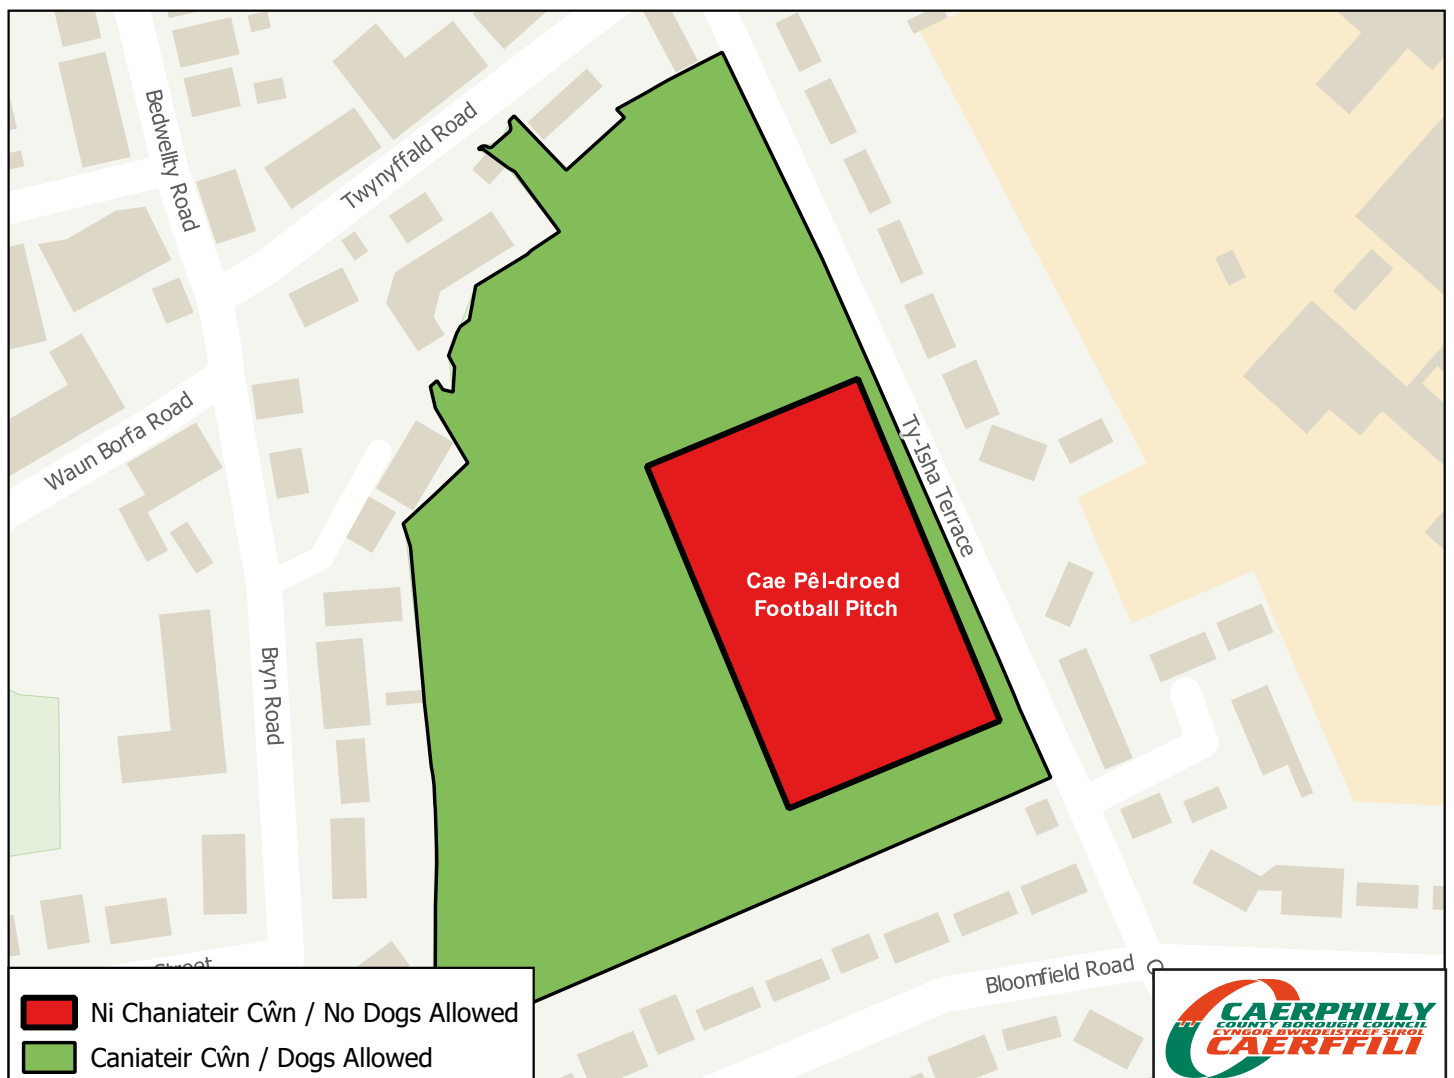

Cae Lles Cefn Fforest

GORCHYMYN DIOGELU MANNAU CYHOEDDUS (RHEOLI CŴN) 2020 DEDDF YMDDYGIAD GWRTHGYMDEITHASOL, TROSEDDU A PHLISMONA 2014

Mae croeso i gŵn yn y parc hwn O FEWN Y PARTHAU PRIODOL ond rhaid ichi godi baw eich ci ar ei ôl a chadw'ch ci o dan reolaeth ar bob adeg.

1. Codwch faw eich ci ar unwaith a rhoi'r baw yn y biniau gwastraff sydd ar gael.
2. Gofalwch fod bagiau cario'r baw ci gyda chi ar bob adeg.
3. Chaiff cŵn ddim bod ar y caeau chwaraeon na'r caeau chwarae, manau chwarae nac ar unrhyw nodweddion dŵr yn y parc.
4. Os bydd swyddog o'r Cyngor neu'r Heddlu yn gofyn i chi roi'ch ci ar dennyn, gwnewch hynny ar unwaith.

O beidio â dilyn y rheolau yma, mae'n bosibl y cewch chi hysbysiad cosb benodedig o £100.

Cefn Fforest Welfare Ground

PUBLIC SPACES PROTECTION ORDER (DOG CONTROLS) 2020 ANTI-SOCIAL BEHAVIOUR, CRIME AND POLICING ACT 2014

Dogs are welcome in this Park WITHIN THE APPROPRIATE ZONES but you must clean up after your dog and keep your dog under control at all times.

1. Clean up after your dog immediately and dispose of the mess in the waste bins provided.
2. Always carry waste bags for your dog mess.
3. Dogs are not allowed on the sports or playing fields, play areas or on any water feature in the park.
4. If a Council or Police officer asks you to put your dog on a lead, please do so immediately.

Failure to follow these rules may result in a fixed penalty notice of £100