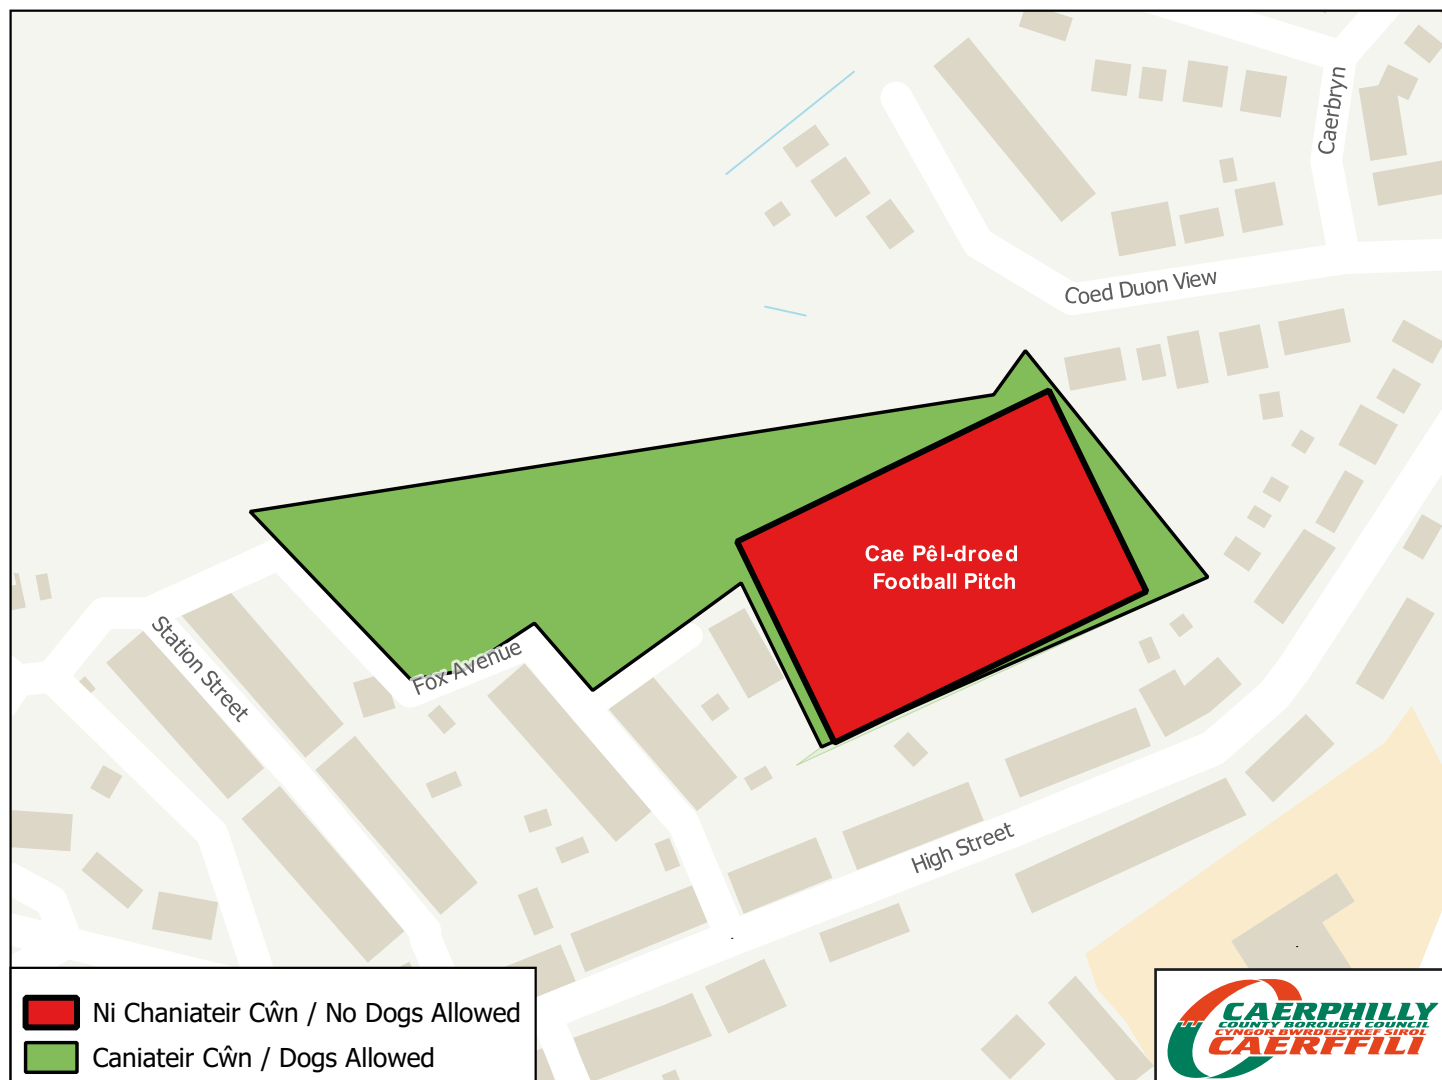

Cae Hamdden Pentwyn-mawr

GORCHYMYN DIOGELU MANNAU CYHOEDDUS (RHEOLI CŴN) 2020 DEDDF YMDDYGIAD GWRTHGYMDEITHASOL, TROSEDDU A PHLISMONA 2014

Mae croeso i gŵn yn y parc hwn O FEWN Y PARTHAU PRIODOL ond rhaid ichi godi baw eich ci ar ei ôl a chadw'ch ci o dan reolaeth ar bob adeg.

1. Codwch faw eich ci ar unwaith a rhoi'r baw yn y biniau gwastraff sydd ar gael.
2. Gofalwch fod bagiau cario'r baw ci gyda chi ar bob adeg.
3. Chaiff cŵn ddim bod ar y caeau chwaraeon na'r caeau chwarae, manau chwarae nac ar unrhyw nodweddion dŵr yn y parc.
4. Os bydd swyddog o'r Cyngor neu'r Heddlu yn gofyn i chi roi'ch ci ar dennyn, gwnewch hynny ar unwaith.

O beidio â dilyn y rheolau yma, mae'n bosibl y cewch chi hysbysiad cosb benodedig o £100.

Pentwynmawr Recreation Ground

PUBLIC SPACES PROTECTION ORDER (DOG CONTROLS) 2020 ANTI-SOCIAL BEHAVIOUR, CRIME AND POLICING ACT 2014

Dogs are welcome in this Park WITHIN THE APPROPRIATE ZONES but you must clean up after your dog and keep your dog under control at all times.

1. Clean up after your dog immediately and dispose of the mess in the waste bins provided.
2. Always carry waste bags for your dog mess.
3. Dogs are not allowed on the sports or playing fields, play areas or on any water feature in the park.
4. If a Council or Police officer asks you to put your dog on a lead, please do so immediately.

Failure to follow these rules may result in a fixed penalty notice of £100