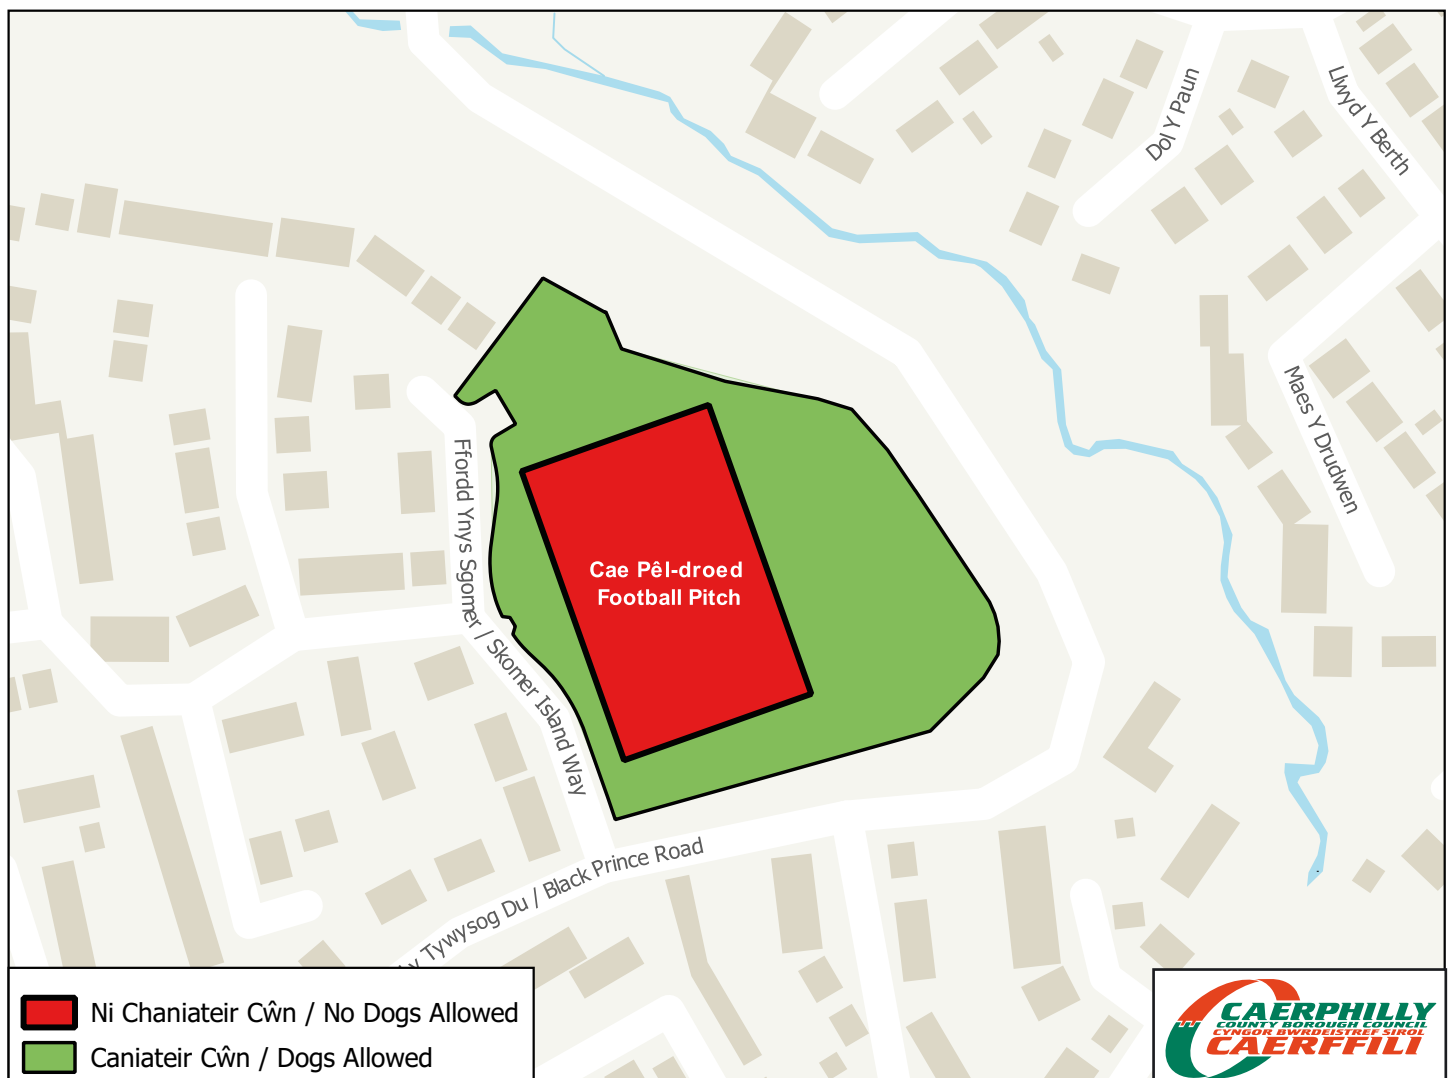

Cae Hamdden Castell Maen

GORCHYMYN DIOGELU MANNAU CYHOEDDUS (RHEOLI CŴN) 2020 DEDDF YMDDYGIAD GWRTHGYMDEITHASOL, TROSEDDU A PHLISMONA 2014

Mae croeso i gŵn yn y parc hwn O FEWN Y PARTHAU PRIODOL ond rhaid ichi godi baw eich ci ar ei ôl a chadw'ch ci o dan reolaeth ar bob adeg.

1. Codwch faw eich ci ar unwaith a rhoi'r baw yn y biniau gwastraff sydd ar gael.
2. Gofalwch fod bagiau cario'r baw ci gyda chi ar bob adeg.
3. Chaiff cŵn ddim bod ar y caeau chwaraeon na'r caeau chwarae, manau chwarae nac ar unrhyw nodweddion dŵr yn y parc.
4. Os bydd swyddog o'r Cyngor neu'r Heddlu yn gofyn i chi roi'ch ci ar dennyn, gwnewch hynny ar unwaith.

O beidio â dilyn y rheolau yma, mae'n bosibl y cewch chi hysbysiad cosb benodedig o £100.

Castell Maen Recreation Ground

PUBLIC SPACES PROTECTION ORDER (DOG CONTROLS) 2020 ANTI-SOCIAL BEHAVIOUR, CRIME AND POLICING ACT 2014

Dogs are welcome in this Park WITHIN THE APPROPRIATE ZONES but you must clean up after your dog and keep your dog under control at all times.

1. Clean up after your dog immediately and dispose of the mess in the waste bins provided.
2. Always carry waste bags for your dog mess.
3. Dogs are not allowed on the sports or playing fields, play areas or on any water feature in the park.
4. If a Council or Police officer asks you to put your dog on a lead, please do so immediately.

Failure to follow these rules may result in a fixed penalty notice of £100