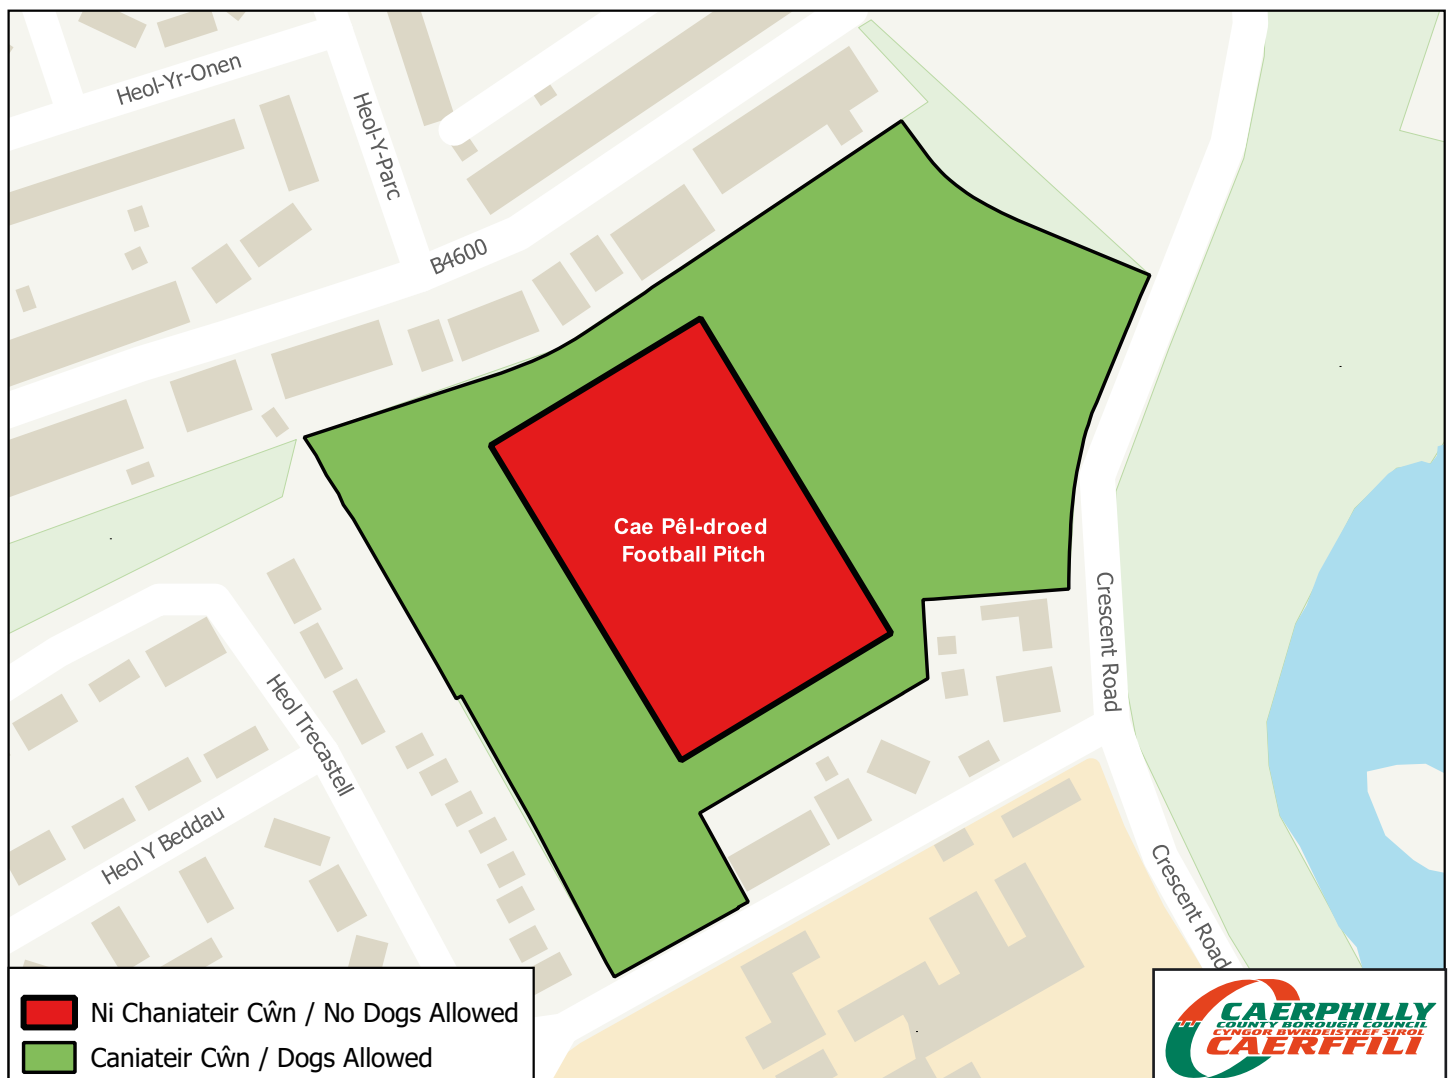

Cae Pêl-droed Owain Glyndŵr

GORCHYMYN DIOGELU MANNAU CYHOEDDUS (RHEOLI CŴN) 2020 DEDDF YMDDYGIAD GWRTHGYMDEITHASOL, TROSEDDU A PHLISMONA 2014

Mae croeso i gŵn yn y parc hwn O FEWN Y PARTHAU PRIODOL ond rhaid ichi godi baw eich ci ar ei ôl a chadw'ch ci o dan reolaeth ar bob adeg.

1. Codwch faw eich ci ar unwaith a rhoi'r baw yn y biniau gwastraff sydd ar gael.
2. Gofalwch fod bagiau cario'r baw ci gyda chi ar bob adeg.
3. Chaiff cŵn ddim bod ar y caeau chwaraeon na'r caeau chwarae, manau chwarae nac ar unrhyw nodweddion dŵr yn y parc.
4. Os bydd swyddog o'r Cyngor neu'r Heddlu yn gofyn i chi roi'ch ci ar dennyn, gwnewch hynny ar unwaith.

O beidio â dilyn y rheolau yma, mae'n bosibl y cewch chi hysbysiad cosb benodedig o £100.

Owain Glyndwr Football Fields

PUBLIC SPACES PROTECTION ORDER (DOG CONTROLS) 2020 ANTI-SOCIAL BEHAVIOUR, CRIME AND POLICING ACT 2014

Dogs are welcome in this Park WITHIN THE APPROPRIATE ZONES but you must clean up after your dog and keep your dog under control at all times.

1. Clean up after your dog immediately and dispose of the mess in the waste bins provided.
2. Always carry waste bags for your dog mess.
3. Dogs are not allowed on the sports or playing fields, play areas or on any water feature in the park.
4. If a Council or Police officer asks you to put your dog on a lead, please do so immediately.

Failure to follow these rules may result in a fixed penalty notice of £100