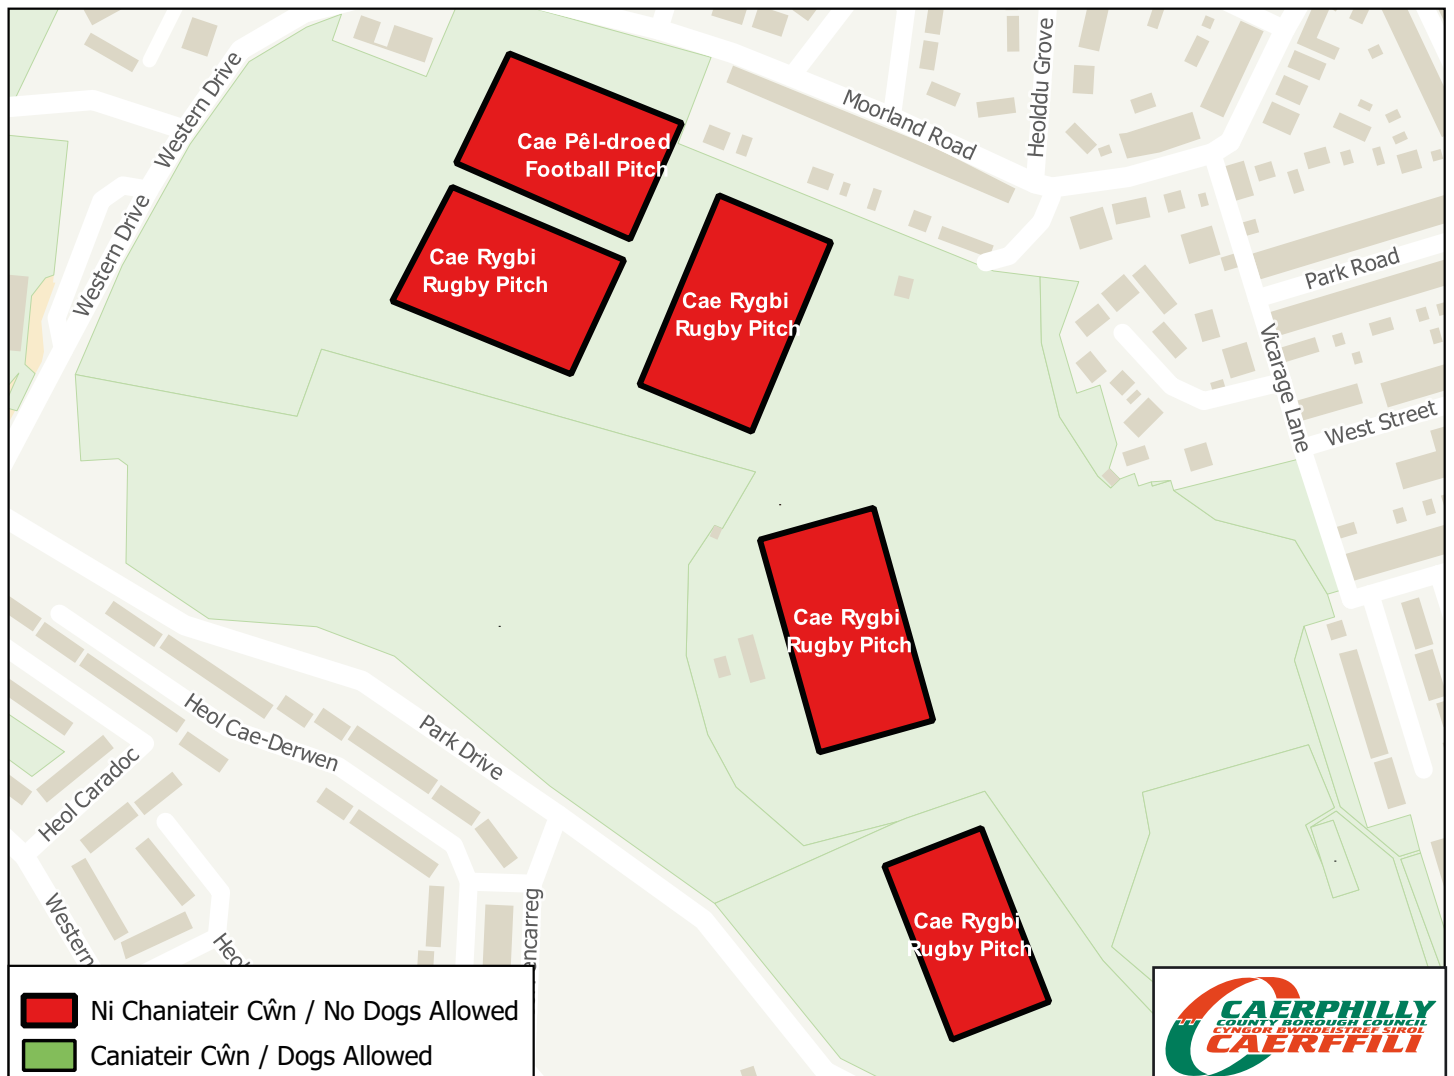

Parc Bargod

GORCHYMYN DIOGELU MANNAU CYHOEDDUS (RHEOLI CŴN) 2020 DEDDF YMDDYGIAD GWRTHGYMDEITHASOL, TROSEDDU A PHLISMONA 2014

Mae croeso i gŵn yn y parc hwn O FEWN Y PARTHAU PRIODOL ond rhaid ichi godi baw eich ci ar ei ôl a chadw'ch ci o dan reolaeth ar bob adeg.

1. Codwch faw eich ci ar unwaith a rhoi'r baw yn y biniau gwastraff sydd ar gael.
2. Gofalwch fod bagiau cario'r baw ci gyda chi ar bob adeg.
3. Chaiff cŵn ddim bod ar y caeau chwaraeon na'r caeau chwarae, manau chwarae nac ar unrhyw nodweddion dŵr yn y parc.
4. Os bydd swyddog o'r Cyngor neu'r Heddlu yn gofyn i chi roi'ch ci ar dennyn, gwnewch hynny ar unwaith.

O beidio â dilyn y rheolau yma, mae'n bosibl y cewch chi hysbysiad cosb benodedig o £100.

Bargoed Park

PUBLIC SPACES PROTECTION ORDER (DOG CONTROLS) 2020 ANTI-SOCIAL BEHAVIOUR, CRIME AND POLICING ACT 2014

Dogs are welcome in this Park WITHIN THE APPROPRIATE ZONES but you must clean up after your dog and keep your dog under control at all times.

1. Clean up after your dog immediately and dispose of the mess in the waste bins provided.
2. Always carry waste bags for your dog mess.
3. Dogs are not allowed on the sports or playing fields, play areas or on any water feature in the park.
4. If a Council or Police officer asks you to put your dog on a lead, please do so immediately.

Failure to follow these rules may result in a fixed penalty notice of £100