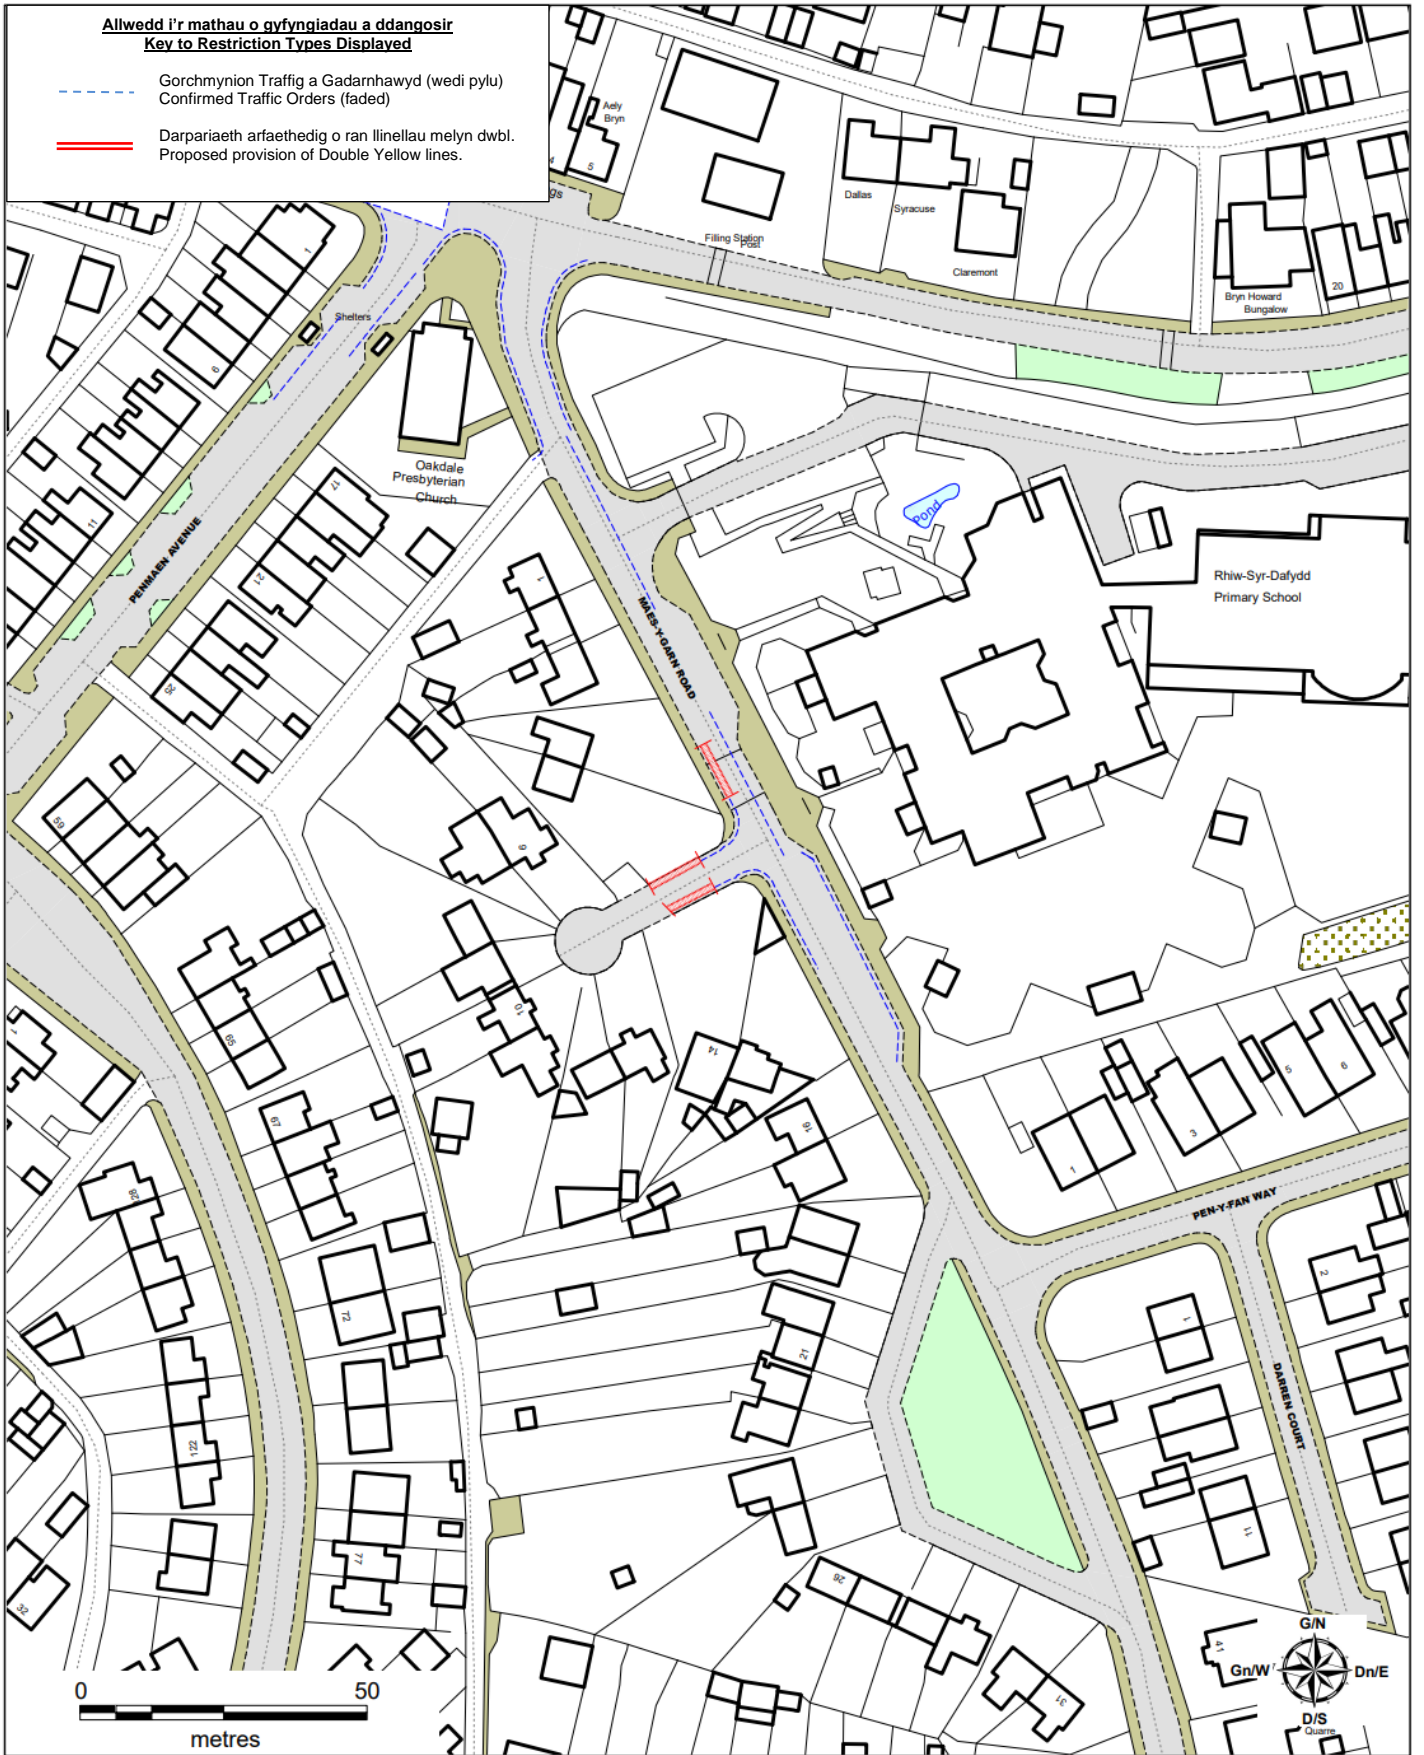

Allwedd i'r mathau o gyfyngiadau a ddangosir
Key to Restriction Types Displayed

-  Gorchmynion Traffig a Gadarnhawyd (wedi pylu)
Confirmed Traffic Orders (faded)
-  Darpariaeth arfaethedig o ran llinellau melyn dwbl.
Proposed provision of Double Yellow lines.

© Hawlfraint y Goron a hawliau cronfa ddata 2018,
 Cyngor Bwrdeistref Sirol Caerffili, AO 100025372.

© Crown copyright and database rights 2018,
 Caerphilly County Borough Council, OS 100025372.

Darpariaeth Arfaethedig Llinellau Melyn Dwbl
Maes-y-Garn Road, Oakdale

Proposed Provision of Double Yellow Lines
Maes-y-Garn Road, Oakdale

Tynnwyd gan / Drawn By	Dyddiad / Date	Graddfa / Scale	Rhif y llun / Dwg Number
TG	06/03/2024	Nid wrth raddfa / NTS	TM/2024/13