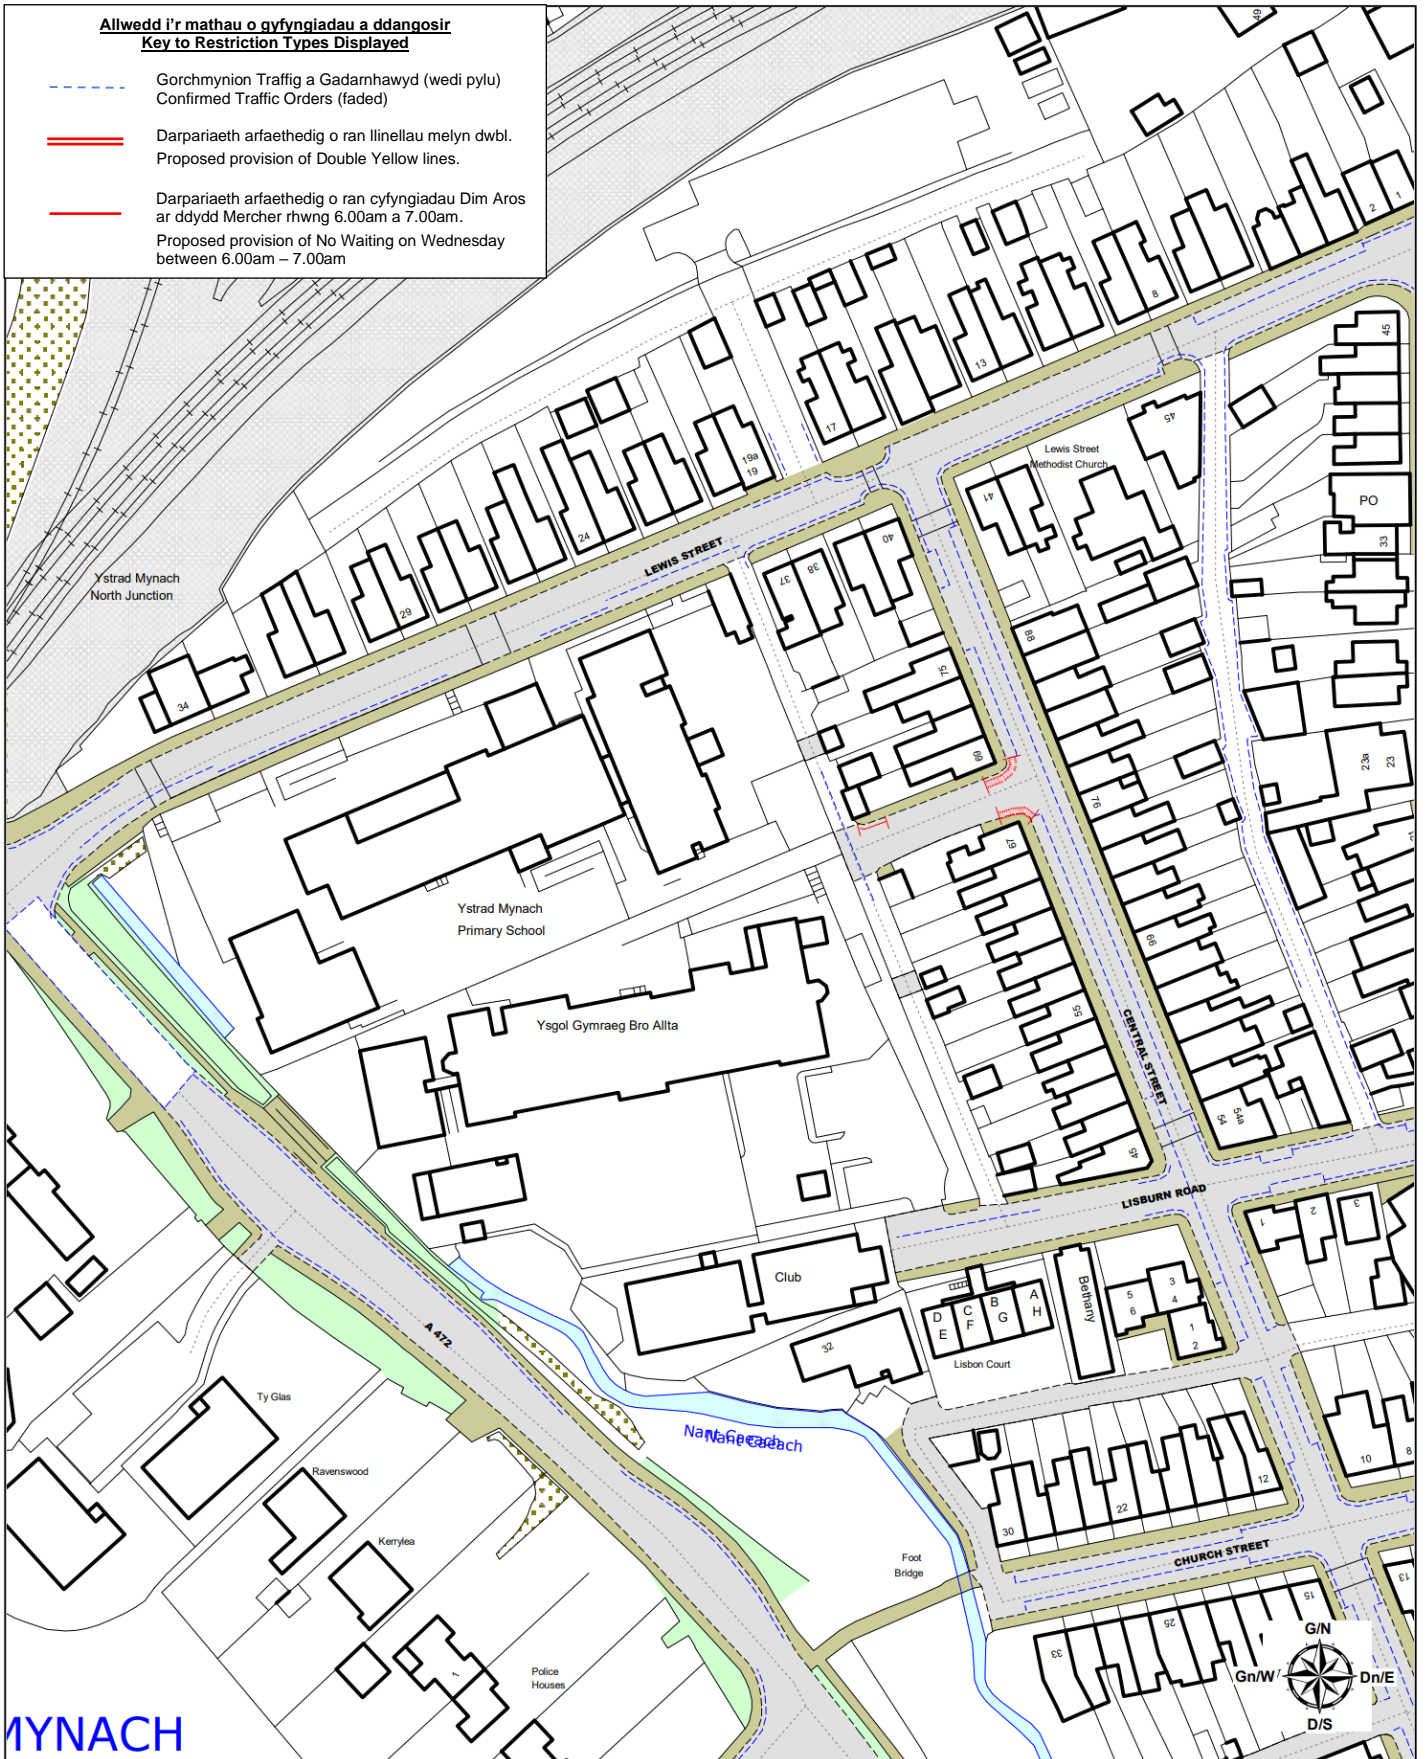

**Allwedd i'r mathau o gyfyngiadau a ddangosir
Key to Restriction Types Displayed**

- Gorchmynion Traffig a Gadarnhawyd (wedi pylu)
  Confirmed Traffic Orders (faded)
- Darpariaeth arfaethedig o ran llinellau melyn dwbl.
  Proposed provision of Double Yellow lines.
- Darpariaeth arfaethedig o ran cyfyngiadau Dim Aros
  ar ddydd Mercher rhwng 6.00am a 7.00am.
  Proposed provision of No Waiting on Wednesday
  between 6.00am – 7.00am

MYNACH

Â© Hawlfraint y Goron a hawliau cronfa ddata 2018,
Cyngor Bwrdeistref Sirol Caerffili, AO 100025372.

Â© Crown copyright and database rights 2018,
Caerphilly County Borough Council, OS 100025372.

**Darpariaeth Arfaethedig o Gyfyngiadau Aros
Ffordd Fynediad i Ysgol Gymraeg Bro Allta / Central Street, Ystrad Mynach**

**Proposed Provision of Waiting Restrictions
Access to Ysgol Gymraeg Bro Allta / Central Street, Ystrad Mynach**

Tynnwyd gan / Drawn By	Dyddiad / Date	Graddfa / Scale	Rhif y llun / Dwg Number
TG	12/07/2023	Nid wrth raddfa / NTS	TM/2021/27C