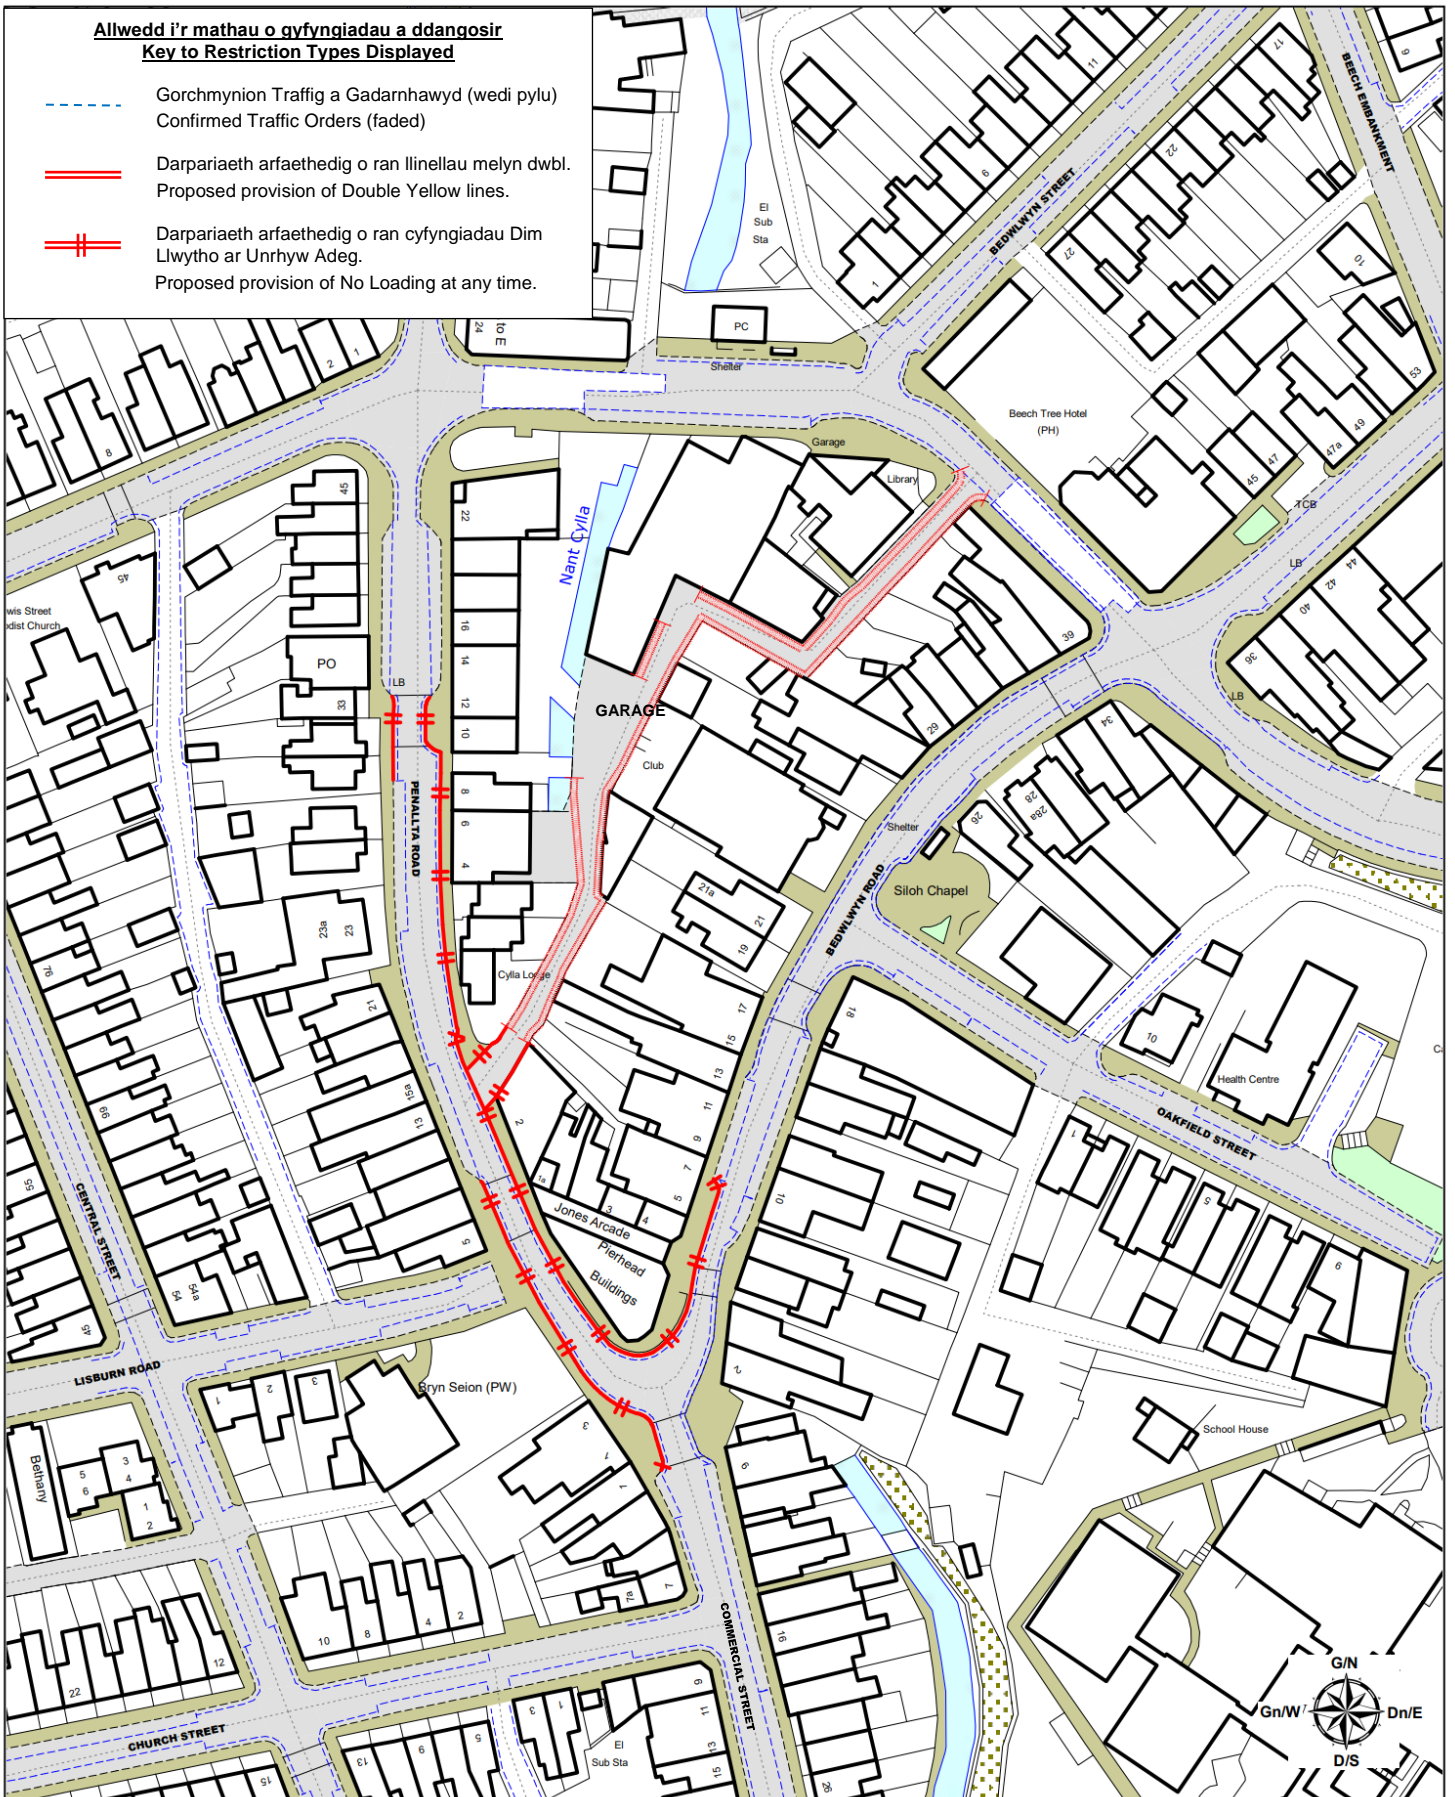

Allwedd i'r mathau o gyfyngiadau a dangosir
Key to Restriction Types Displayed

- Gorchmynion Traffig a Gadarnhawyd (wedi pylu)
  Confirmed Traffic Orders (faded)
- Darpariaeth arfaethedig o ran llinellau melyn dwbl.
  Proposed provision of Double Yellow lines.
- Darpariaeth arfaethedig o ran cyfyngiadau Dim Llwytho ar Unrhyw Adeg.
  Proposed provision of No Loading at any time.

Â© Hawlfraint y Goron a hawliau cronfa ddata 2018,
Cyngor Bwrdeistref Sirol Caerffili, AO 100025372.

Â© Crown copyright and database rights 2018,
Caerphilly County Borough Council, OS 100025372.

Darpariaeth Arfaethedig Llinellau Melyn Dwbl a Dim Llwytho ar Unrhyw Adeg
Lôn gefn, Stryd Fawr, Penallta Road, Ystrad Mynach

Proposed Provision of Double Yellow Lines and No Loading at Any Time
Rear Lane, High Street, Penallta Road, Ystrad Mynach

Tynnwyd gan / Drawn By	Dyddiad / Date	Graddfa / Scale	Rhif y llun / Dwg Number
TG	15/08/2023	Nid wrth raddfa / NTS	TM/2022/19D