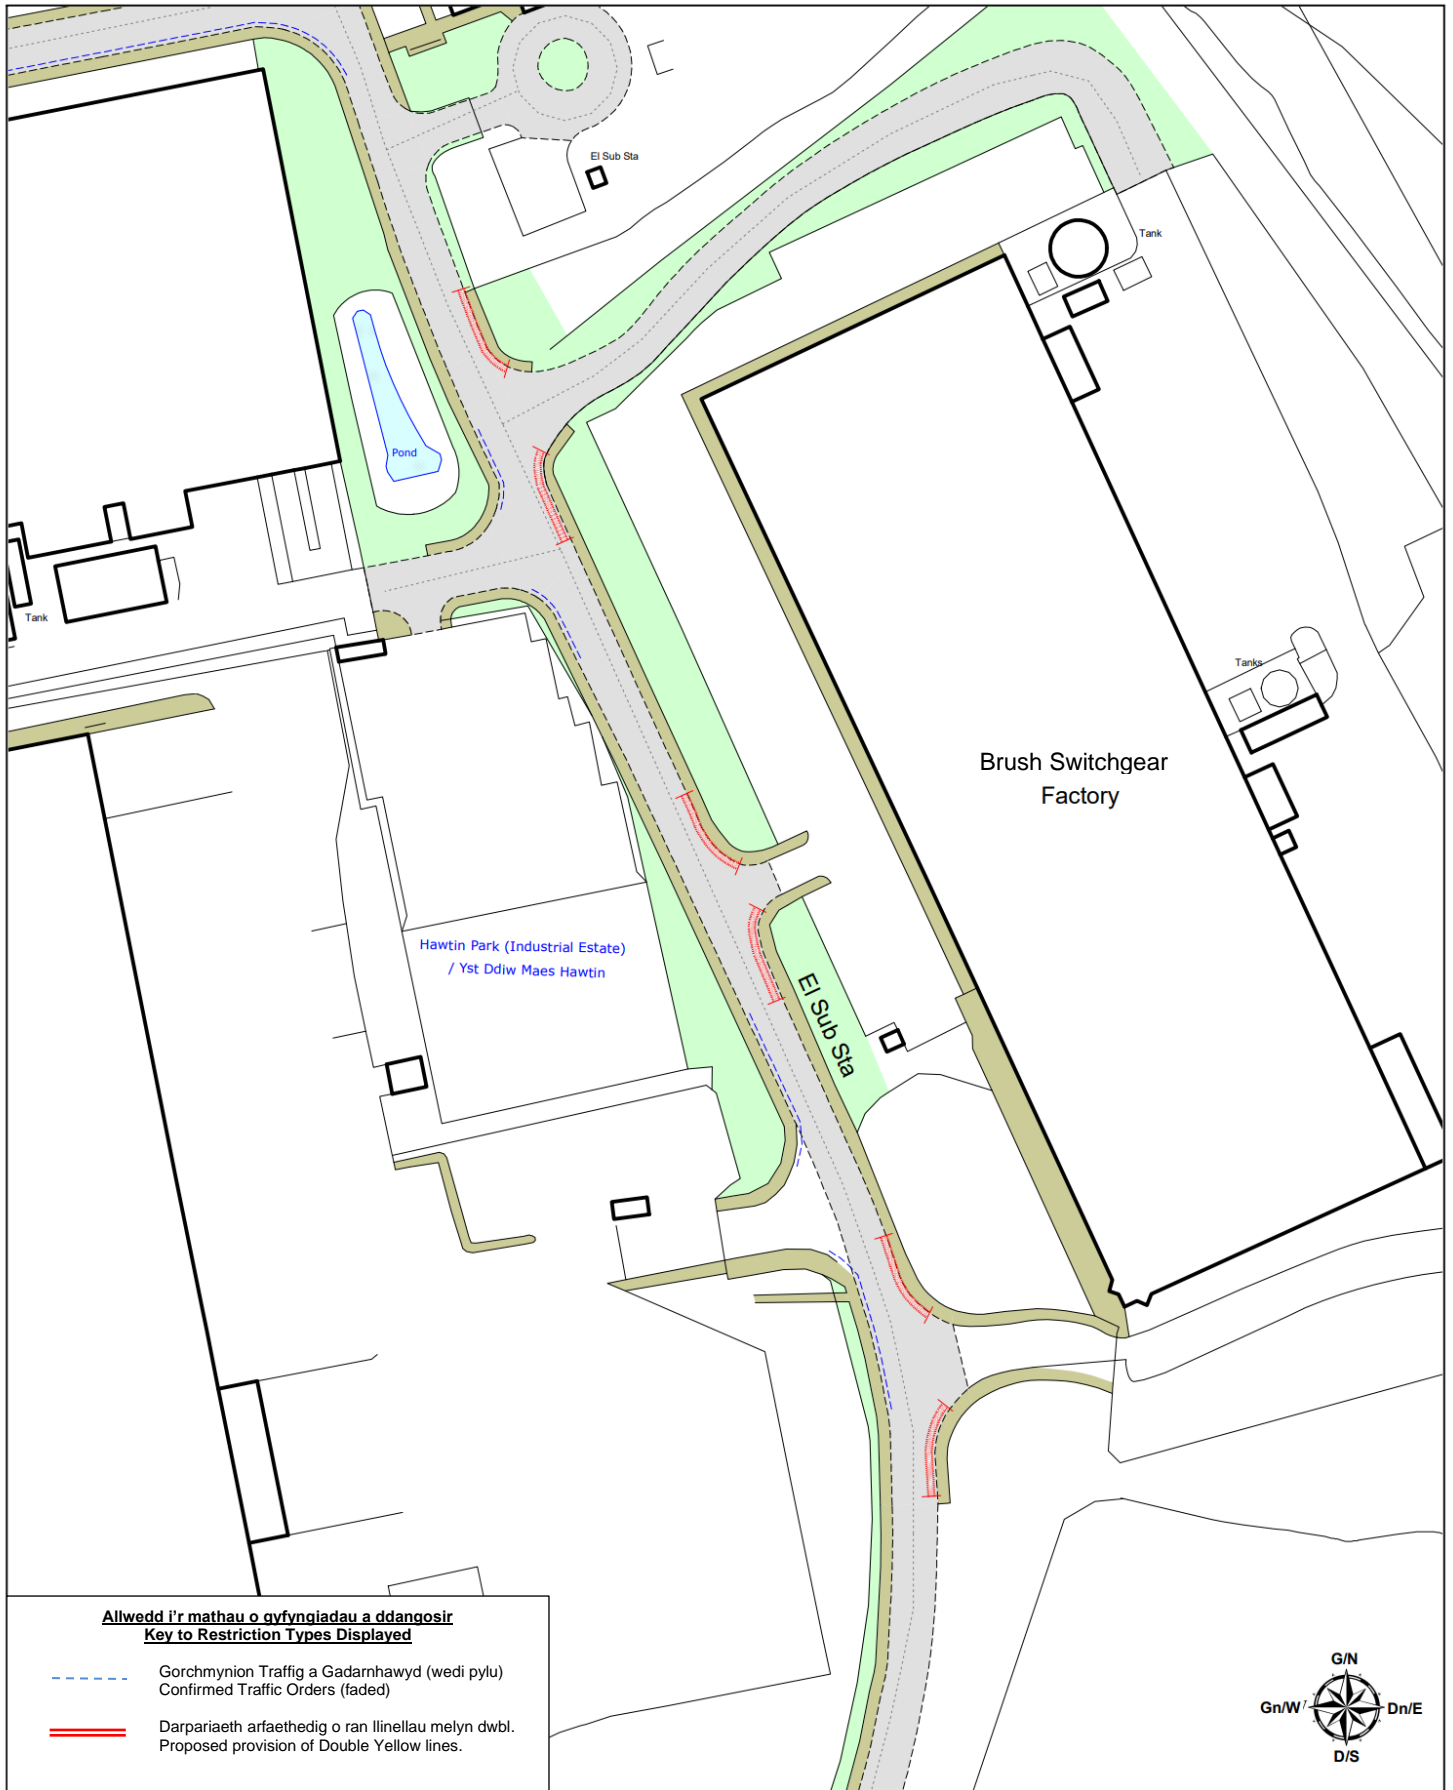

Allwedd i'r mathau o gyfyngiadau a ddangosir
Key to Restriction Types Displayed

- - - - - Gorchmynion Traffig a Gadarnhawyd (wedi pylu)
  Confirmed Traffic Orders (faded)
- = = = = = Darpariaeth arfaethedig o ran llinellau melyn dwbl.
  Proposed provision of Double Yellow lines.

Â© Hawlfraint y Goron a hawliau cronfa ddata 2018,
Cyngor Bwrdeistref Sirol Caerffili, AO 100025372.

Â© Crown copyright and database rights 2018,
Caerphilly County Borough Council, OS 100025372.

Darpariaeth arfaethedig o ran llinellau melyn dwbl
Hawtin Park, Gelli-haf, Coed Duon

Proposed Provision of Double Yellow Lines
Hawtin Park, Gelli-haf, Blackwood

Tynnwyd gan / Drawn By	Dyddiad / Date	Graddfa / Scale	Rhif y llun / Dwg Number
TG	25/07/2023	Nid wrth raddfa / NTS	TM/2023/20A